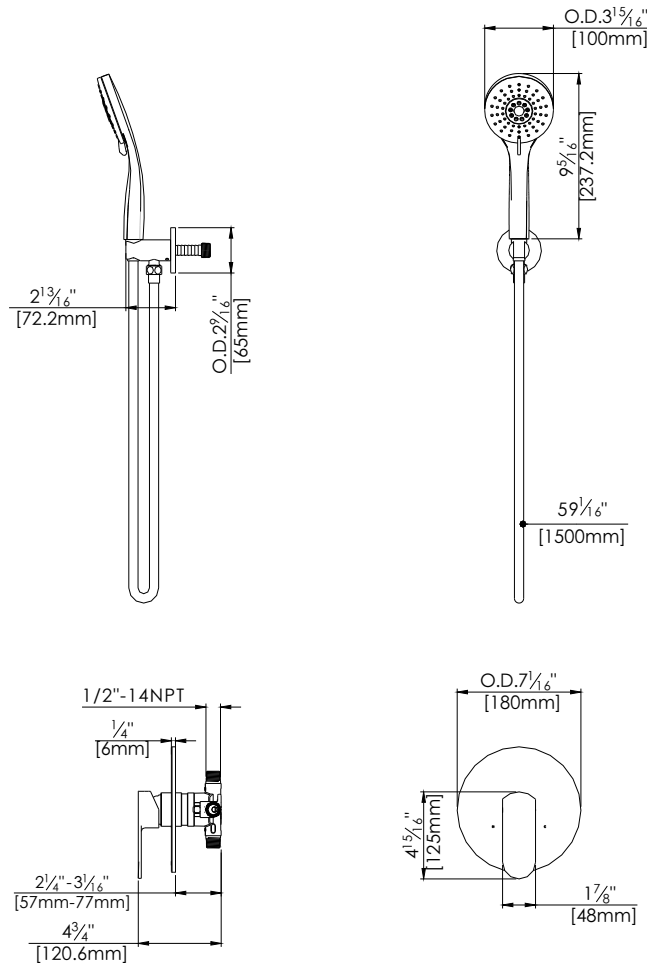

Technical Drawing

F281205T

Warranty:

Limited Lifetime Faucet Warranty against material and manufacturing defects for residential use.
2 Year Limited Warranty on all industrial, commercial and business applications.

Codes and Standards:

ANSI/ASME A112.18.1
CSA B125.1
IAPMO / cUPC Listed
EPA Watersense Listed

Flow Rate:

Hand Shower 1.8 gpm @ 60 psig
Low Flow Alternative: Hand Shower @ 1.5 gpm: **F281205T-15**

F281205T July 2023

fluid by **Sustainable Solutions**

8395 Riverbend Court, Burnaby, BC
V3N 5E7, Canada