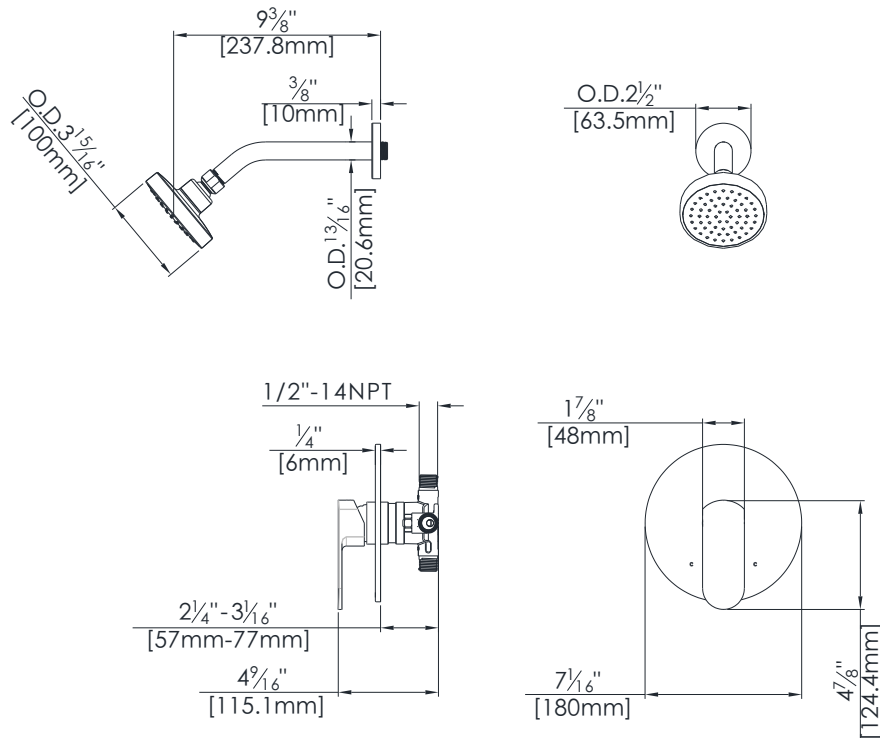

Technical Drawing

F281077T

Warranty:

Limited Lifetime Faucet Warranty against material and manufacturing defects for residential use.
2 Year Limited Warranty on all industrial, commercial and business applications.

Codes and Standards:

ANSI/ASME A112.18.1
CSA B125.1
IAPMO / cUPC Listed
EPA Watersense Listed

Flow Rate:

Shower Head 1.8 gpm @ 60 psig
Low Flow Alternative: Shower Head @ 1.5 gpm: **F281077T-15**