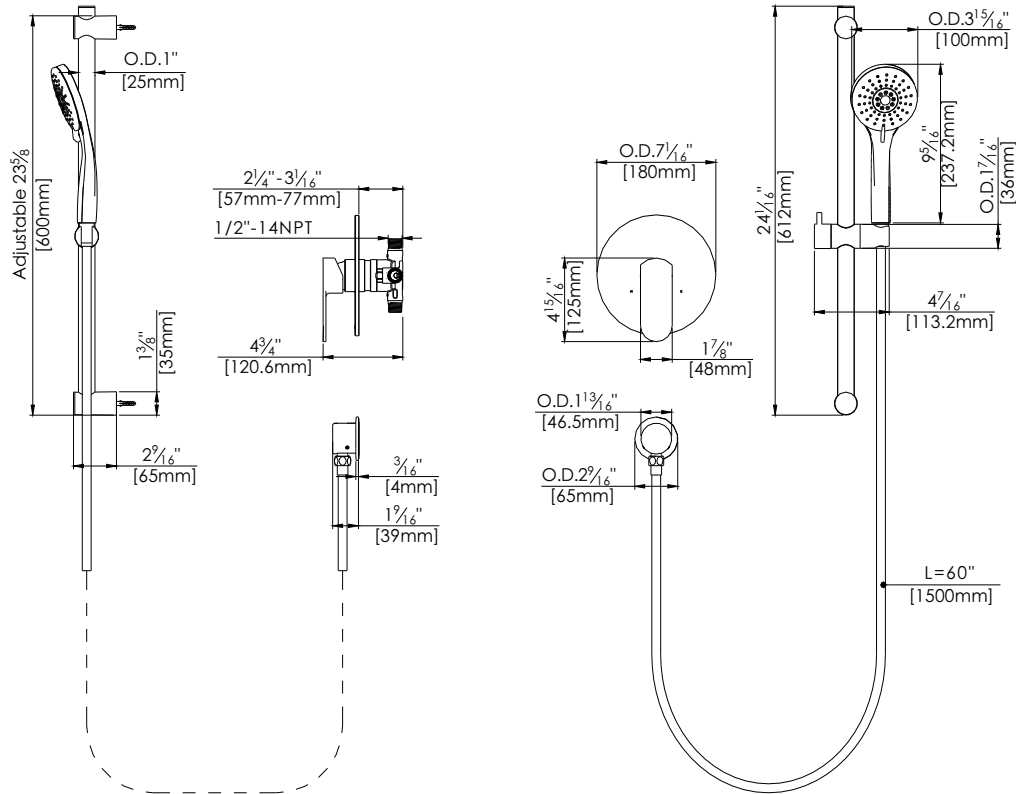

Wisdom Hand Shower on FA101 Slide Bar Trim Kit

F281011T

Specifications:

- ➔ Metal construction for durability and reliability
- ➔ Pressure balancing volume control
- ➔ Max-temperature limit stop for added safety
- ➔ Integral stop check valves for easy maintenance
- ➔ Valve and trim packages are sold separately
- ➔ Requires the fluid F1001B pressure balancing valve, (sold separately and available in solder, PEX and PEX-W.)

Components:

F1001T	Cartridge Sleeve
FP6028341	Wisdom Handle
FP6001035-1PB	Round Cover Plate
FP40120	3 Function Hand Shower
FA101	Slide Bar
FP6082048	Wall Outlet
FP6001006	60" Shower Hose

Features:

-  Requires F1001B
-  Bubble Level
-  Integral Stops

Polished Chrome (CP), Brushed Nickel (BN) and Matte Black (MB)

F281011T July 2023

fluid by **Sustainable Solutions**

8395 Riverbend Court, Burnaby, BC
V3N 5E7, Canada

Technical Drawing

F281011T

Warranty:

Limited Lifetime Faucet Warranty against material and manufacturing defects for residential use.
2 Year Limited Warranty on all industrial, commercial and business applications.

Codes and Standards:

ANSI/ASME A112.18.1
CSA B125.1
IAPMO / cUPC Listed
EPA Watersense Listed

Flow Rate:

Hand Shower 1.8 gpm @ 60 psig
Low Flow Alternative: Hand Shower @ 1.5 gpm: **F281011T-15**

F281011T July 2023