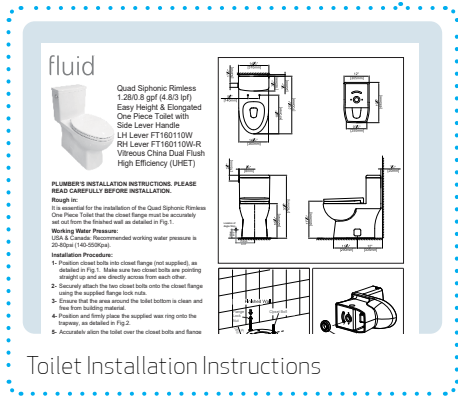

# whats in the box?

The toilet tank lid is located in a cardboard box at the front of the toilet beneath the bowl.

Toilet Installation Instructions

**These are all the items that come in every box with this toilet.** If you are missing anything that you see here that is not in your box, please contact customer service below.

Wax Ring, Bolts, Nuts  
**687098**

Dual Flush Side Lever Handle

Plastic Side Covers  
**687091W**

Seat Fixing Kit  
**32620X-HINGE**