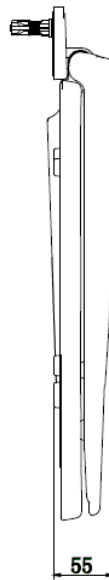

SPECIFICATIONS

Caroma Soft Close Top Fixing Toilet Seat Model 326202W (Elongated)

326202W Specification /REV1.0 2014