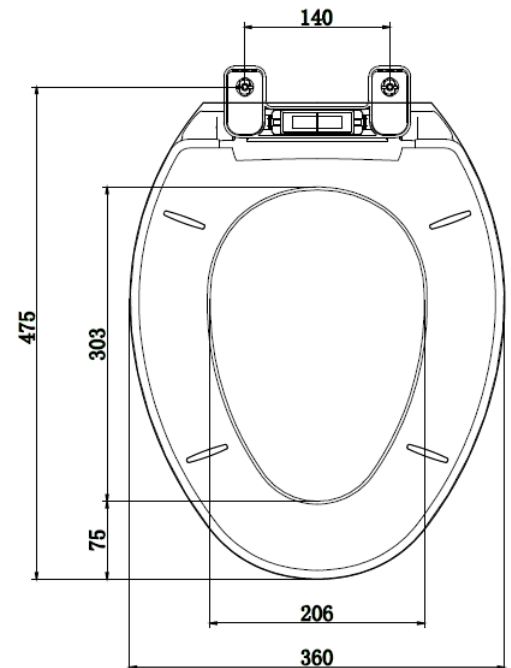

SPECIFICATIONS

Caroma Soft Close Top Fixing Toilet Seat Model 326202W (Elongated)

326202W Specification /REV1.0 2014