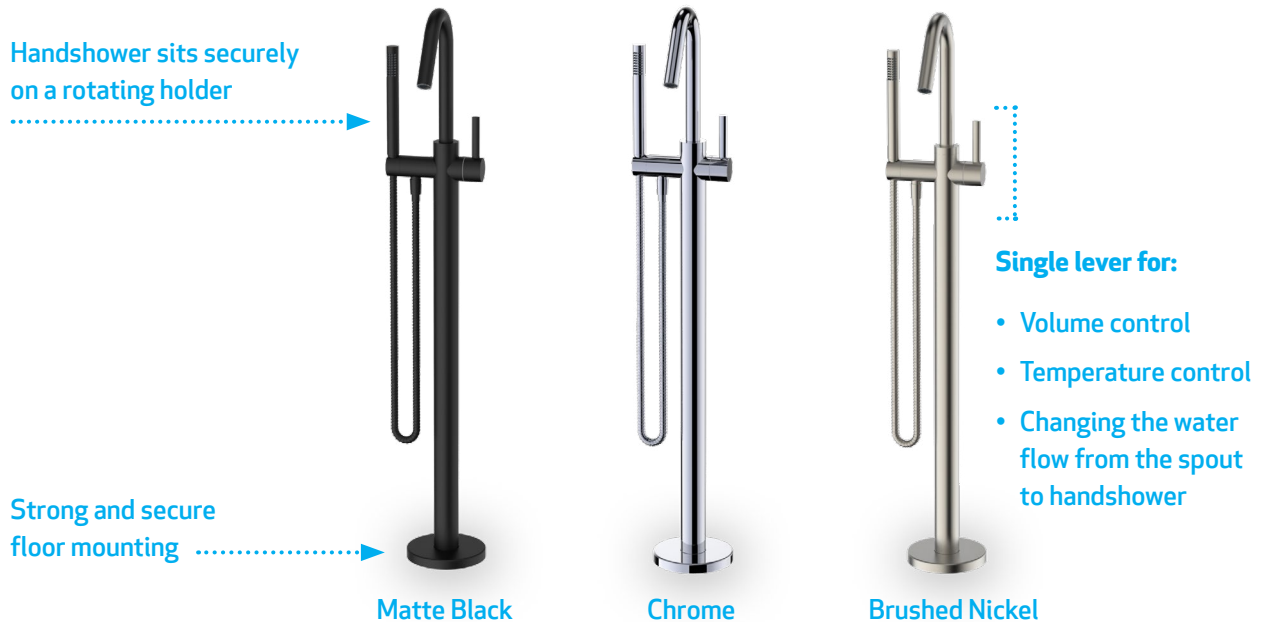

to complete
your vision...

Model Number: F4013

fluid **Sustainable
Solutions**

freestanding & standing out

F4013_S.0722

Free Standing Tub Filler With Hand Shower

F4013

MB - \$1,821

CP - \$1,548

BN - \$1,821

Your dream bathroom has been painstakingly designed to your specifications and showcases the freestanding tub of your dreams. You want a tub filler that not only completes your vision, but as importantly exceeds your expectations for performance and reliability.

PERFORMANCE

The fluid free standing tub filler fills your tub quickly at 6 gpm (at 45 psig). Crafted out of heavy brass, this tub filler securely attaches to the floor for rock solid, reliable performance.

EASE OF USE

This fluid tub filler utilizes a diverting valve, so water is switched between the hand shower and the tub filler by simply turning a single lever handle. There is no pull out diverter to fail. It's seamless, easy to clean and a joy to use.