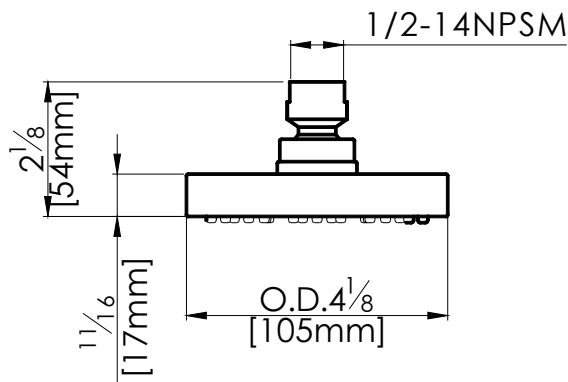

SPECIFICATIONS

Customer Service: 1-800-460-7019
www.fluidfaucets.com

Specifications

- High quality 4" shower head with chrome face plate
- Air boosted strong water spray
- Self cleaning spray nozzles
- Brass ball joint

Flow Rate

- 1.5 gpm @ 60 psig

Finish

- CP (Polished Chrome)

Codes and Standards

- ANSI/ASME A112.18.1
- CSA B125.1
- IAPMO / cUPC
- Water Sense

Warranty

- Limited Lifetime Faucet Warranty against material and manufacturing defects for residential use.
- 2 Year Limited Warranty on all industrial, commercial and business applications.

Fluid 4" Round Eco Comfort Airdrop Shower Head Model: FP10200

Sustainable Solutions

8395 Riverbend Court, Burnaby, BC
V3N 5E7, Canada