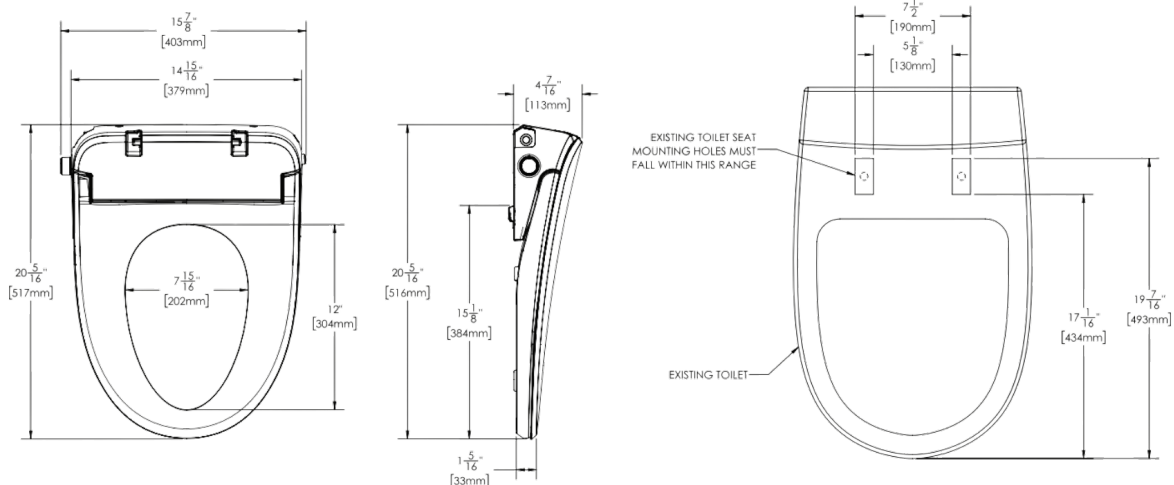

fluid™

Model BID1000W BIDET SEAT

FEATURES:

- Easily installs on most elongated toilets using a brass tee connection
- Features instantaneous water heating; no holding tank is required, allowing for ultra slim profile; (113 mm at its thickest point)
- 3 Rinse spray patterns
- 5 Water temperature adjustments for the ultimate in comfort and hygiene
- Anti-bacterial seat and curved, stainless steel bidet nozzle
- Built-in nightlight
- Photo catalyst Deodorizer
- Heated seat with 5 temperature settings and auto temperature reduction after 70 seconds to prevent over heating
- Soft Close Seat; quick-release button for easy seat removal and cleaning
- Controlled by single button or Included Remote control and remote wall hanger
- Air dry function with 6 variable settings
- Standard Electrical Plug

Specifications:

Rated Power	AC 110V 60H
Rated Power	1040W
Maximum Power	1200W
Water Heating Method	Instant Heating
Water Pressure Range	20 - 80 psi
Inlet Water Temperature Range	3 - 35°C
Water Volume (Rear Wash)	0.45L - 0.63L/min
Water Volume (spray self cleaning)	0.48L - 0.58L/min
Water Temperature	5 levels of adjustment
Seat Surface Temperature	Adjustable
Safety	Water temperature sensor
	Anti-siphon
	Anti-Back flow
	Ground fault protection
	Leakage protection
	Anti Freeze Protection
	Pressure stabilizer