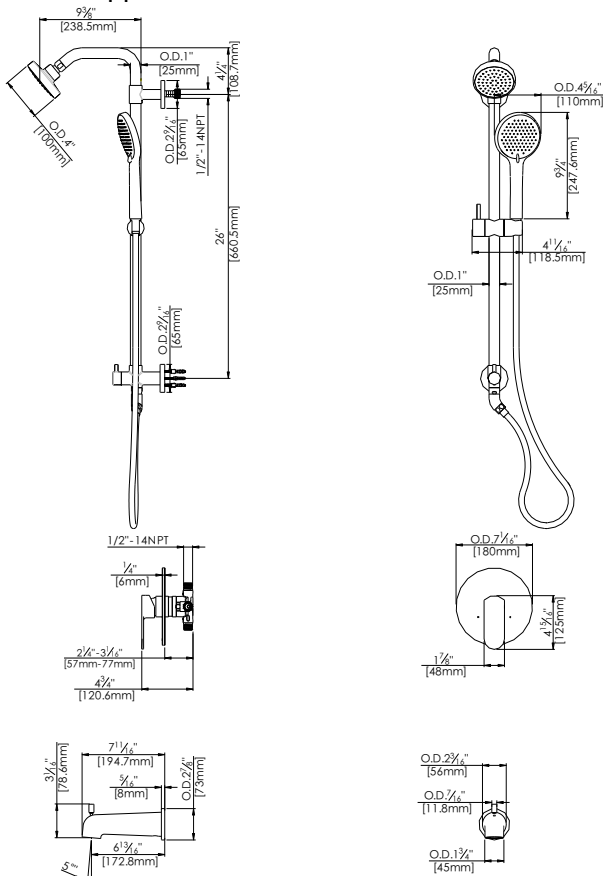

### Specifications

- Metal construction for durability and reliability
- Pressure balancing volume control
- Max-temperature limit stop for added safety
- Integral stop check valves for easy maintenance
- Switch retro-fit slide bar with 2-way diverter
- 3-function hand shower
- 4" round shower head and 8" shower arm with 2" riser
- Curved diverting tub spout with slip fit connection
- Requires pressure balancing valve F1001B or F1001B-PEX or F1001B-PEX-W
- Valve package and trim package sold separately

### Flow Rate

- Hand shower and shower head 1.8 gpm @ 60 psig
- Tub spout 4.5 gpm @ 60 psig

## fluid Wisdom Series Shower Head, Hand Shower and Tub Spout Trim Kit Model: F281217TMB

### Includes:

- |                 |                            |
|-----------------|----------------------------|
| F1001TMB        | Sleeve Tube and Cap        |
| FP6001035MB-1PB | Round Cover Plate          |
| FP6028341MB     | Wisdom Handle              |
| FP933000MB      | Switch Main Shower Body    |
| FP900208MB      | 8" Shower Arm for Switch   |
| FP40130MB       | 3 Function Hand Shower     |
| FP10120MB       | 4" Round Shower Head       |
| FP6001007MB     | 60" Shower Hose            |
| FP6098034LMB    | Curved Diverting Tub Spout |