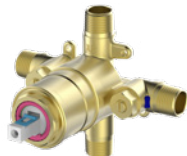

FP6027008MB
\$52
**8" Shower Arm With
Square Escutcheon**

MATTE BLACK 07211

FP10130MB
\$47
**4" Square
Shower Head**

FP6000150MB
\$87
**6" Square
Shower Head**

FP6001150MB
\$95
**8" Square
Shower Head**

FP6006008MB
\$103
**16" Shower Arm With
Round Escutcheon**

FP6007108MB
\$103
**16" Shower Arm With
Square Escutcheon**

TUB SPOUTS

FP6056034MB
\$121
8" Cube Tub Spout

FP6098034MB
\$91
Curved Diverting Tub Spout

Matte Black Components

VALVE TRIM

FP6024032MB
\$142
**Citi Trim Kit for
1001B Valve**

FP6024243MB-2PB
\$195
**Citi Trim Kit for 2-Way
1012B Valve**

FP6016132MB
\$158
**Quad Trim Kit for
1001B Valve**

FP6016143MB-2PB
\$216
**Quad Trim Kit for
2-Way 1012B Valve**

MATTE BLACK 07211

SHOWER VALVES

F1001B | \$160
Non-Diverting Valve

Also Available: F1001B-PEX or F1001B-PEX-W

F1012B | \$219
Two-Way Diverting Valve

Also Available: F1012B-PEX or F1012B-PEX-W