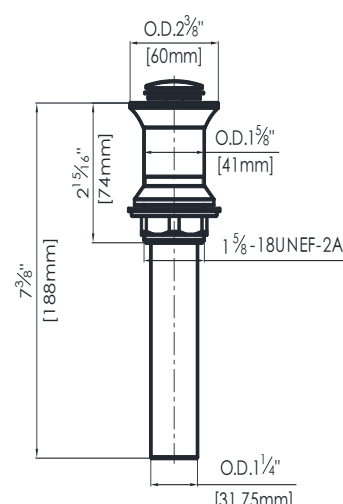

Specifications

- Heavy brass construction for durability and reliability
- Easy operation with push to raise stopper to open drain and push to lower stopper to close drain.
- Removable quick clean basket prevents dirt and hair from clogging the drain line
- Brass mounting hardware
- Extra thick rubber washers to achieve water tight seal

fluid Quick Clean Waste Pop Up Drain

1. **Model: FA726** with overflow
   FA726B without overflow
   FA726C always open, without overflow

Finish

- CP (Polished Chrome)
- BN (PVD Brushed Nickel)
- PN (PVD Polished Nickel)
- MB (Matte Black)

Codes and Standards

- ANSI/ASME A112.18.1
- CSA B125.1
- IAPMO / cUPC Listed

Warranty

- Limited Lifetime Faucet Warranty against material

FA726C