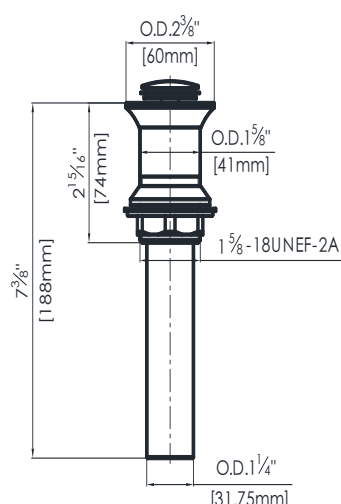

Specifications

- Heavy brass construction for durability and reliability
- Easy operation with push to raise stopper to open drain and push to lower stopper to close drain.
- Removable quick clean basket prevents dirt and hair from clogging the drain line
- Brass mounting hardware
- Extra thick rubber washers to achieve water tight seal

fluid Quick Clean Waste Pop Up Drain

1. **Model: FA726** with overflow
   FA726B without overflow
   FA726C always open, without overflow

Finish

- CP (Polished Chrome)
- BN (PVD Brushed Nickel)
- PN (PVD Polished Nickel)
- MB (Matte Black)

Codes and Standards

- ANSI/ASME A112.18.1
- CSA B125.1
- IAPMO / cUPC Listed

Warranty

- Limited Lifetime Faucet Warranty against material

FA726B