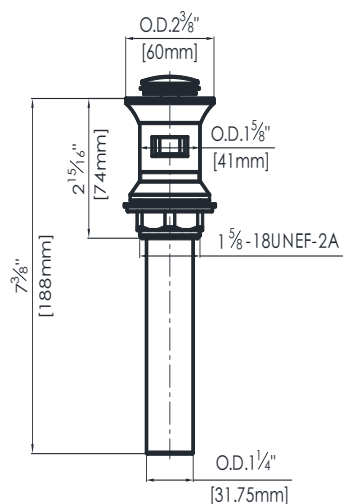

Specifications

- Heavy brass construction for durability and reliability
- Easy operation with push to raise stopper to open drain and push to lower stopper to close drain.
- Removable quick clean basket prevents dirt and hair from clogging the drain line
- Brass mounting hardware
- Extra thick rubber washers to achieve water tight seal

fluid Quick Clean Waste Pop Up Drain

1. **Model: FA726** with overflow
   FA726B without overflow
   FA726C always open, without overflow

Finish

- CP (Polished Chrome)
- BN (PVD Brushed Nickel)
- PN (PVD Polished Nickel)
- MB (Matte Black)

Codes and Standards

- ANSI/ASME A112.18.1
- CSA B125.1
- IAPMO / cUPC Listed

Warranty

- Limited Lifetime Faucet Warranty against material

FA726