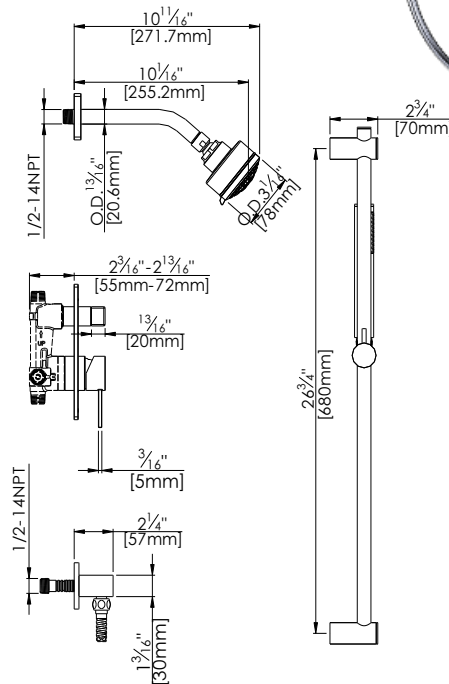

Specifications

- Metal construction for durability and reliability
- Pressure balancing volume control ceramic cartridge ensures anti-scald protection with long term trouble-free operation
- 2-way diverter ceramic cartridge with shut off or with sharing
- Single lever handle operation allows temperature and volume control
- Max-temperature limit stop for added safety
- Integral stop valves for easy maintenance
- 5 function 1.8 gpm shower head with 8" shower arm
- 1.8 gpm round hand shower with slide bar
- For system with shut off: requires pressure balancing valve F1012B or F1012B-PEX or F1012B-PEX-W
- For system with sharing: requires pressure balancing valve F1012B-SHARE or F1012B-SHARE-PEX or F1012B-SHARE-PEX-W
- Valve package and trim package sold separately

fluid Citi Series Shower and Hand Shower Trim Set Model: F242004T

Includes:

- FP6024243-2PB Citi Trim
- FP20100 5 function shower head (1.8gpm)
- FP6016008 8" shower arm
- FP6002047 round wall outlet
- FP6001006 60" shower hose
- FP6001048 round hand shower (1.8gpm)
- FA101 slide bar