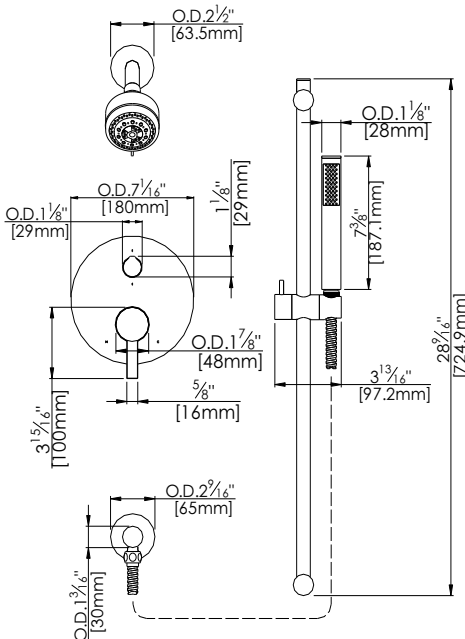

Specifications

- Metal construction for durability and reliability
- Pressure balancing volume control ceramic cartridge ensures anti-scald protection with long term trouble-free operation
- 2-way diverter ceramic cartridge with shut off or with sharing
- Single lever handle operation allows temperature and volume control
- Max-temperature limit stop for added safety
- Integral stop valves for easy maintenance
- 5 function 1.8 gpm shower head with 8" shower arm
- 1.8 gpm round hand shower with slide bar
- For system with shut off: requires pressure balancing valve F1012B or F1012B-PEX or F1012B-PEX-W
- For system with sharing: requires pressure balancing valve F1012B-SHARE or F1012B-SHARE-PEX or F1012B-SHARE-PEX-W
- Valve package and trim package sold separately

fluid Citi Series Shower and Hand Shower Trim Set Model: F242004T

Includes:

- FP6024243-2PB Citi Trim
- FP20100 5 function shower head (1.8gpm)
- FP6016008 8" shower arm
- FP6002047 round wall outlet
- FP6001006 60" shower hose
- FP6001048 round hand shower (1.8gpm)
- FA101 slide bar