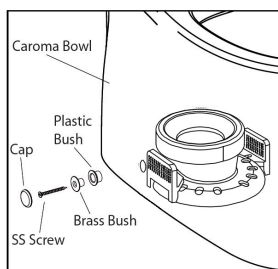

# Caravelle Smart 270 One Piece (Lever) Easy Height Elongated

*Inspired by Innovation.* The Caravelle Smart 270 One Piece (Lever) High Efficiency Toilet (HET) exemplifies Caroma's dedication to simple beauty and Smart Design.

- 1.28/0.8 gallon (4.8/3 litre) dual flush lever handle HET toilet (push lever down for 1.28g/4.8l) flush or up for .8g/3l flush
- Available with lever on left (989100W) or right (989900W-R) side of tank
- Large fully glazed, concealed trapway
- Installation adjustability: Can accommodate 10" to 12" rough-in incrementally, and allows for approx. 1" of lateral adjustment.
- Premium MaP Certified 1000g
- Watersense Labelled
- ADA Elongated Bowl height 16½"
- Includes 326611W Soft Close - Detachable Seat
- Utilizes Caroma's Unique *Smart Connect™*

DESCRIPTION	CODE	WEIGHT (LBS)	US LIST
Caravelle Smart 270 One Piece Easy Height Elongated		103	
With Left Hand Lever	989100W		
With Right Hand Lever	989100W-R		
<b>One Piece Toilet and Seat</b>			<b>\$598</b>

## Smart Connect™

- Fastest, easiest installation method available for toilets with fully skirted bowls
- Eliminates time consuming need to drill holes into flooring