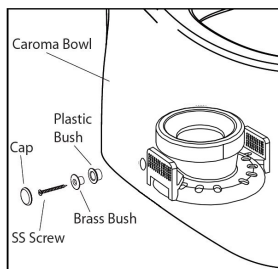

Caravelle Smart 270 One Piece Easy Height Elongated

Inspired by Innovation. The newly redesigned Caravelle Smart 270 One Piece High Efficiency Toilet (HET) exemplifies Caroma®'s dedication to simple beauty and Smart Design.

- 1.28/0.8 gallon (4.8/3 litre) Top Mounted two button dual flush toilet
- Large fully glazed, concealed trapway
- Installation adjustability: Can accommodate 10" to 12" rough-in incrementally, and allows for approx. 1" of lateral adjustment.
- Premium MaP Certified 800 g
- Watersense Labelled
- ADA Elongated Bowl height 16½"
- Includes 326611W Soft Close - Detachable Seat
- Utilizes Caroma®'s Unique *Smart Connect™*

DESCRIPTION	CODE	WEIGHT (LBS)	US LIST
Caravelle Smart 270 One Piece Easy Height Elongated (Including Seat) One Piece Toilet and Seat	989900	103	\$598

Additional Highlights

Smart Connect™

- Fastest, easiest installation method available for toilets with fully skirted bowls
- Eliminates time consuming need to drill holes into flooring