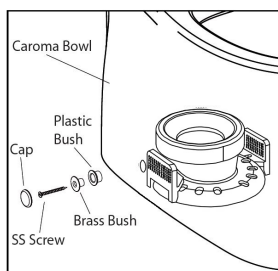

Caravelle Smart 270 One Piece (Lever) Easy Height Elongated

Inspired by Innovation. The redesigned Caravelle Smart 270 One Piece (Lever) High Efficiency Toilet (HET) exemplifies Caroma®'s dedication to simple beauty and Smart Design.

- 1.28/0.8 gallon (4.8/3 litre) dual flush lever handle HET toilet (push lever down for 1.28g/4.8l) flush or pull up for .8g/3l flush
- Available with lever on left (989100W) or right (989900W-R) side of tank
- Large fully glazed, concealed trapway
- Installation adjustability: Can accommodate 10" to 12" rough-in incrementally, and allows for approximately 1" of lateral adjustment.
- Premium MaP Certified at 1000 g
- Watersense Labelled
- ADA Elongated Bowl height 16½"
- Includes 326611W Soft Close - Detachable Seat
- Utilizes Caroma®'s Unique *Smart Connect™*

DESCRIPTION	CODE	WEIGHT (LBS)	CDN. LIST
Caravelle Smart 270 One Piece Easy Height Elongated		103	
With Left Hand Lever	989100W		
With Right Hand Lever	989100W-R		
One Piece Toilet and Seat			\$689

Additional Highlights

Smart Connect™

- Fastest, easiest installation method available for toilets with fully skirted bowls
- Eliminates time consuming need to drill holes into flooring