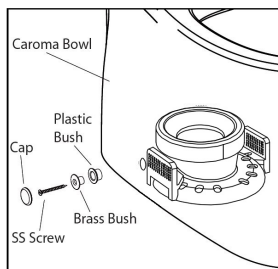

# Caravelle Smart 270 One Piece Easy Height Elongated

*Inspired by Innovation.* The redesigned Caravelle Smart 270 One Piece High Efficiency Toilet (HET) exemplifies Caroma®'s dedication to simple beauty and Smart Design.

- 1.28/0.8 gallon (4.8/3 litre) Top Mounted two button dual flush toilet
- Large fully glazed, concealed trapway
- Installation adjustability: Can accommodate 10" to 12" rough-in incrementally, and allows for approx. 1" of lateral adjustment.
- Premium MaP Certified 800 g
- Watersense Labelled
- ADA Elongated Bowl height 16½"
- Includes 326611W Soft Close - Detachable Seat
- Utilizes Caroma®'s Unique *Smart Connect™*

## Smart Connect™

- Fastest, easiest installation method available for toilets with fully skirted bowls
- Eliminates time consuming need to drill holes into flooring