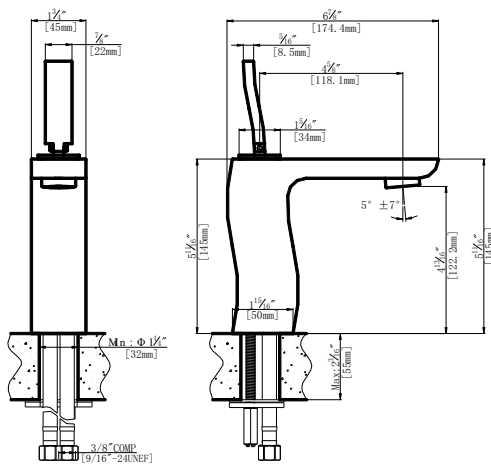

SPECIFICATIONS

Customer Service: 1-800-460-7019
www.fluidfaucets.com

Specifications

- Heavy brass construction for durability and reliability
- European ceramic cartridge ensures life long trouble free service
- Single lever handle operation allows both volume and temperature control
- Max-temperature limit stop for added safety.
- SSi Eco-Care swivel aerator 1.2 gpm (4.6 lpm) at 60 psi
- Extra long flexible connection for easy installation
- Single-hole mounting with a supplied wrench tool
- 1-1/2" faucet hole size for drilling recommended
- Includes waste pop-up drain

Finish

- CP (Polished Chrome)
- PVD-BN (PVD Brushed Nickel)

Codes and Standards

- ANSI/ASME A112.18.1
- CSA B125.1
- NSF61-9
- ADA
- IAPMO / cUPC Listed
- EPA Watersense Listed
- AB1953 California Lead Plumbing Law Certified

Warranty

- Limited Lifetime Faucet Warranty against material and manufacturing defects for residential use.
- 2 Year Limited Warranty on all industrial, commercial and business applications.

fluid Viola Series Single Lever Lavatory Faucet Model: F12001 Model: F12002 (for vessel sink)

Model: F12001