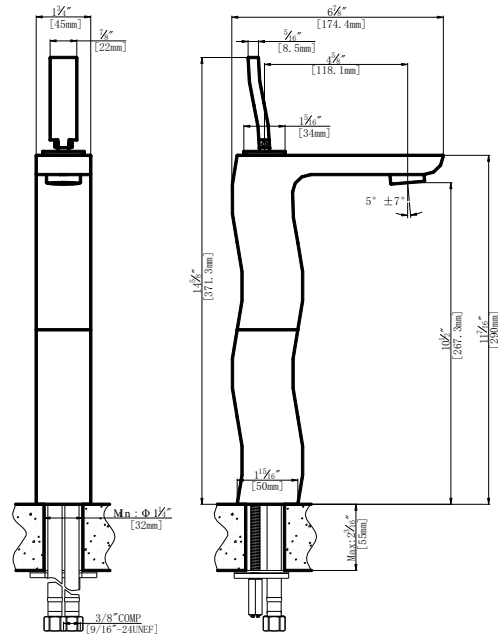

Model: F12002