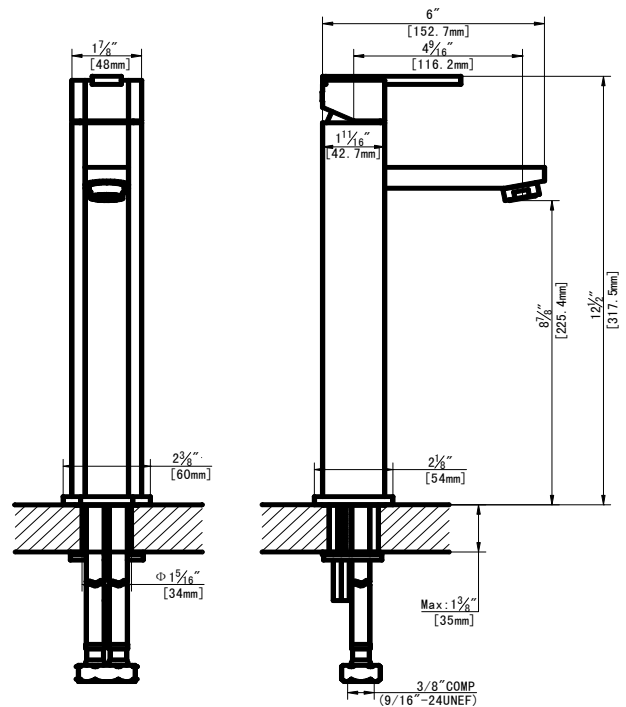

Model: F28002-WS