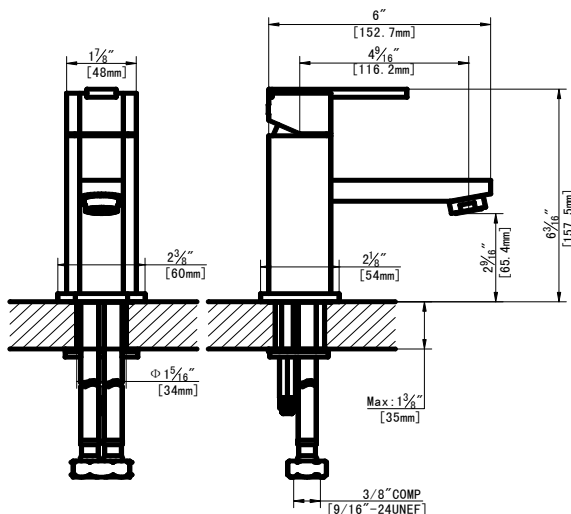

fluid

Innovative fixtures for life

SPECIFICATIONS

Customer Service: 1-800-460-7019
www.fluidfaucets.com

SSI™
SUSTAINABLE
SOLUTIONS
INTERNATIONAL

Specifications

- Heavy brass construction for durability and reliability
- Italian made Hydroplast ceramic cartridge ensures life long trouble free service
- Single Lever handle operation allows both volume and temperature control
- Max-temperature limit stop for added safety.
- SSi Eco-Care aerator 1.5 gpm (5.7 lpm) at 60 psi
- Extra long flexible connection for easy installation
- Single-hole mounting with a supplied wrench tool
- 1-1/2" faucet hole size for drilling recommended
- Available waste pop-up drain

Finish

- CP (Polished Chrome)
- PVD-BN (coming soon)

Codes and Standards

- ANSI/ASME A112.18.1
- CSA B125.1
- NSF61-9
- ADA
- IAPMO / cUPC Listed
- EPA Watersense Listed
- AB1953 California Lead Plumbing Law Certified

Warranty

- Limited Lifetime Faucet Warranty against material and manufacturing defects for residential use.
- 2 Year Limited Warranty on all industrial, commercial and business applications.

fluid Wisdom Series Single Lever Lavatory Faucet Model: F28001-WS Model: F28002-WS (for vessel)

Model: F28001-WS