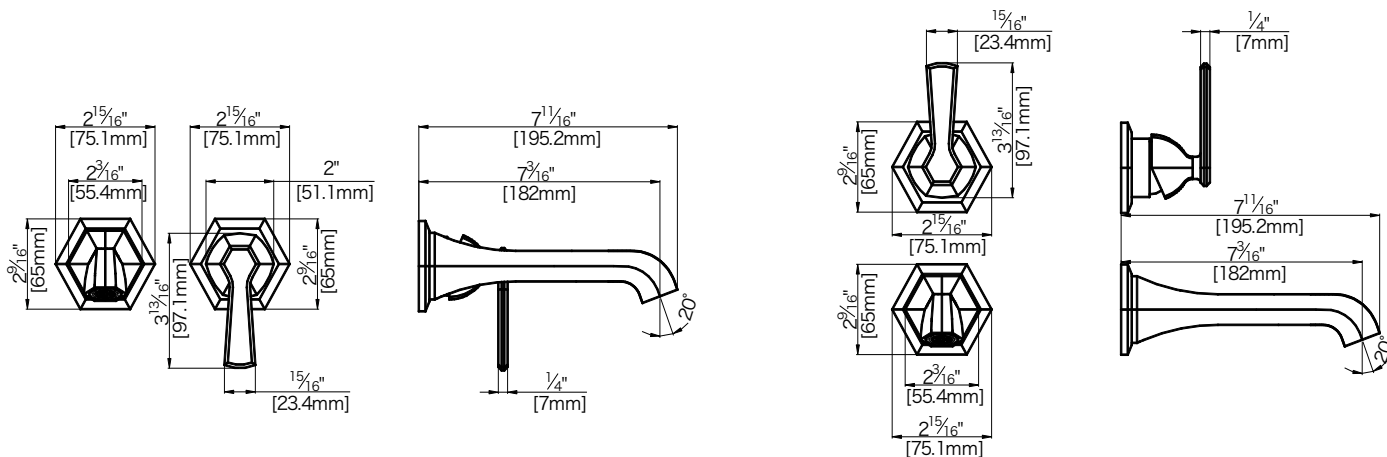

Specifications

- Heavy brass construction for durability and reliability
- Kerox ceramic cartridge ensures life long trouble free service
- Single Lever handle operation allows both volume and temperature control
- Max-temperature limit stop for added safety.
- SSI Eco-Care swivel aerator 1.2 gpm (4.6 lpm) at 60 psi
- SSI "Speed Connector" for an easy spout installation
- Single cover plate trim available
- Available waste pop-up drain (not incl.)
- Must be used together with the wall mounted faucet rough in F3000B which is sold separately
- Used as wall mounted tub filler when flow straighter is used in lieu of aerator (F17008T-S with flow straighter)

Finish

- CP (Polished Chrome)
- PVD-PN (PVD Polished Nickel)

Codes and Standards

- ANSI/ASME A112.18.1
- CSA B125.1
- NSF61-9
- ADA
- IAPMO / cUPC Listed (pending)
- EPA Watersense Listed (pending)
- AB1953 California Lead Plumbing Law Certified (pending)

Warranty

- Limited Lifetime Faucet Warranty against material and manufacturing defects for residential use.
- 2 Year Limited Warranty on all industrial, commercial and business applications.

fluid Symmetry Series Single Lever Wall Mount Lavatory Faucet Model: F17008T

Model: F17008T