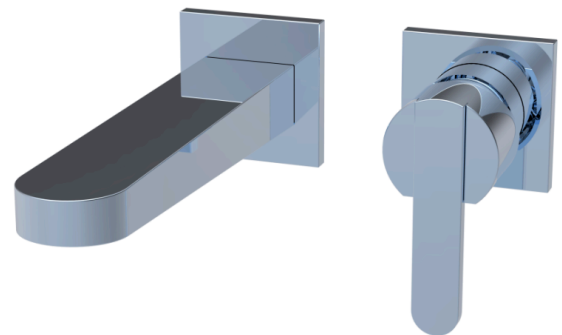

Specifications

- Heavy brass construction for durability and reliability
- Kerox ceramic cartridge ensures life long trouble free service
- Single Lever handle operation allows both volume and temperature control
- Max-temperature limit stop for added safety.
- SSi Eco-Care pivot aerator 1.5 gpm (5.7 lpm) at 60 psi
- SSi "Smart Connector" for a quick spout installation
- Two separate cover plate trim
- Adjustable depth from 1-3/16" to 2-3/8" from the center of valve inlet/outlet port
- Available single cover plate trim
- Available waste pop-up drain

fluid Wisdom Series Single Lever Wall Mount Lavatory Faucet Model: F28008T (Trim Package)

Model: F28008T