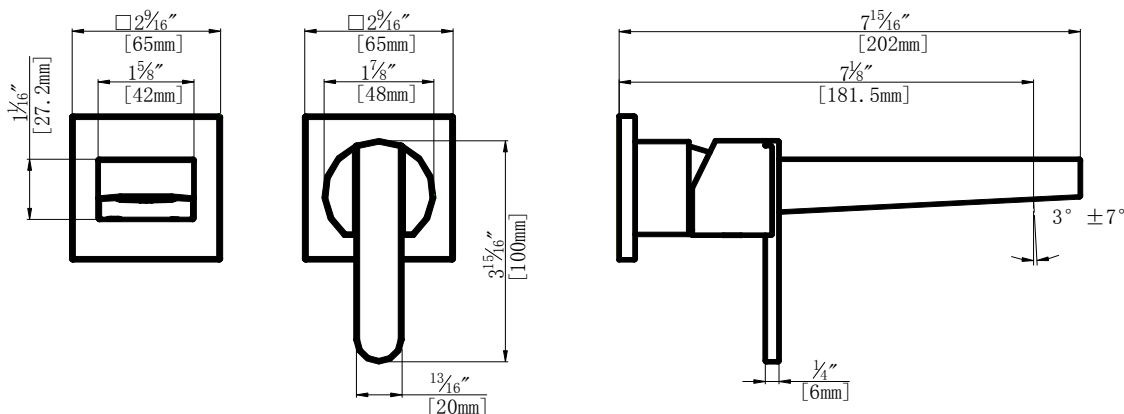

Specifications

- Heavy brass construction for durability and reliability
- Kerox ceramic cartridge ensures life long trouble free service
- Single Lever handle operation allows both volume and temperature control
- Max-temperature limit stop for added safety.
- SSi Eco-Care pivot aerator 1.5 gpm (5.7 lpm) at 60 psi
- SSi "Smart Connector" for a quick spout installation
- Two separate cover plate trim
- Adjustable depth from 1-3/16" to 2-3/8" from the center of valve inlet/outlet port
- Available single cover plate trim
- Available waste pop-up drain

fluid Wisdom Series Single Lever Wall Mount Lavatory Faucet Model: F28008T (Trim Package)

Model: F28008T