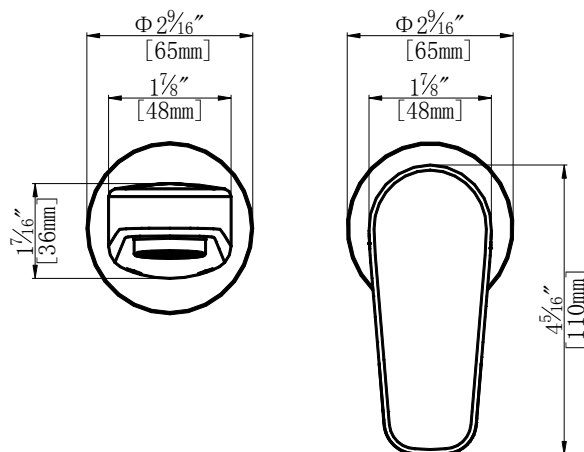

Specifications

- Heavy brass construction for durability and reliability
- Kerox ceramic cartridge ensures life long trouble free service
- Single Lever handle operation allows both volume and temperature control
- Max-temperature limit stop for added safety.
- SSI Eco-Care swivel aerator 1.2 gpm (4.6 lpm) at 60 psi
- SSI "Speed Connector" for an easy spout installation
- Single cover plate trim available
- Available waste pop-up drain
- Must be used together with the valve body F3000B for horizontal installation or with F3001B for vertical installation
- Used as wall mounted tub filler when flow straightener is used in lieu of aerator (F18008T-S with flow straightener)

Finish

- CP (Polished Chrome)
- PVD-BN (PVD Brushed Nickel)

Codes and Standards

- ANSI/ASME A112.18.1
- CSA B125.1
- NSF61-9
- ADA
- IAPMO / cUPC Listed (pending)
- EPA Watersense Listed (pending)
- AB1953 California Lead Plumbing Law Certified (pending)

Warranty

- Limited Lifetime Faucet Warranty against material and manufacturing defects for residential use.
- 2 Year Limited Warranty on all industrial, commercial and business applications.

fluid Utopia Series Single Lever Wall Mount Lavatory Faucet Model: F18008T

Model: F18008T