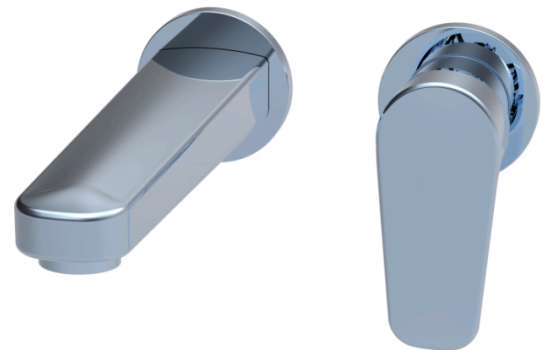

### Specifications

- Heavy brass construction for durability and reliability
- Kerox ceramic cartridge ensures life long trouble free service
- Single Lever handle operation allows both volume and temperature control
- Max-temperature limit stop for added safety.
- SSI Eco-Care swivel aerator 1.2 gpm (4.6 lpm) at 60 psi
- SSI "Speed Connector" for an easy spout installation
- Single cover plate trim available
- Available waste pop-up drain
- Must be used together with the valve body F3000B for horizontal installation or with F3001B for vertical installation
- Used as wall mounted tub filler when flow straightener is used in lieu of aerator (F18008T-S with flow straightener)

### Finish

- CP (Polished Chrome)
- PVD-BN (PVD Brushed Nickel)

## fluid Utopia Series Single Lever Wall Mount Lavatory Faucet Model: F18008T

Model: F18008T