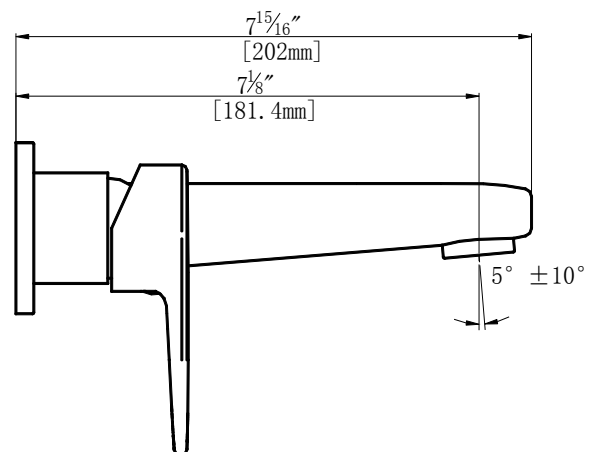

Specifications

- Heavy brass construction for durability and reliability
- Kerox ceramic cartridge ensures life long trouble free service
- Single Lever handle operation allows both volume and temperature control
- Max-temperature limit stop for added safety.
- SSI Eco-Care swivel aerator 1.2 gpm (4.6 lpm) at 60 psi
- SSI "Speed Connector" for an easy spout installation
- Single cover plate trim available
- Available waste pop-up drain
- Must be used together with the valve body F3000B for horizontal installation or with F3001B for vertical installation
- Used as wall mounted tub filler when flow straightener is used in lieu of aerator (F18008T-S with flow straightener)

Finish

- CP (Polished Chrome)
- PVD-BN (PVD Brushed Nickel)

Codes and Standards

- ANSI/ASME A112.18.1
- CSA B125.1
- NSF61-9
- ADA
- IAPMO / cUPC Listed (pending)
- EPA Watersense Listed (pending)
- AB1953 California Lead Plumbing Law Certified (pending)

Warranty

- Limited Lifetime Faucet Warranty against material and manufacturing defects for residential use.
- 2 Year Limited Warranty on all industrial, commercial and business applications.

fluid Utopia Series Single Lever Wall Mount Lavatory Faucet Model: F18008T

Model: F18008T