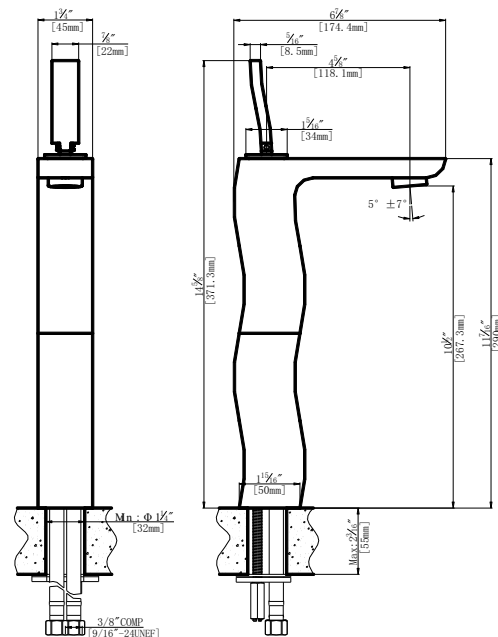

Model: F12002