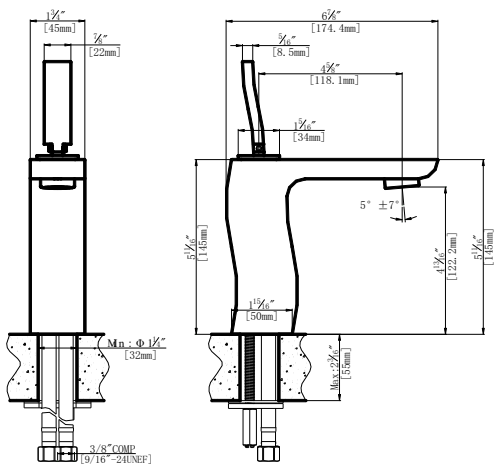

Specifications

- Heavy brass construction for durability and reliability
- European ceramic cartridge ensures life long trouble free service
- Single lever handle operation allows both volume and temperature control
- Max-temperature limit stop for added safety.
- SSI Eco-Care swivel aerator 1.2 gpm (4.6 lpm) at 60 psi
- Extra long flexible connection for easy installation
- Single-hole mounting with a supplied wrench tool
- 1-1/2" faucet hole size for drilling recommended
- Includes waste pop-up drain

Finish

- CP (Polished Chrome)
- PVD-BN (PVD Brushed Nickel)

Codes and Standards

- ANSI/ASME A112.18.1
- CSA B125.1
- NSF61-9
- ADA
- IAPMO / cUPC Listed
- EPA Watersense Listed
- AB1953 California Lead Plumbing Law Certified

Warranty

- Limited Lifetime Faucet Warranty against material and manufacturing defects for residential use.
- 2 Year Limited Warranty on all industrial, commercial and business applications.

fluid Swing Series Single Lever Lavatory Faucet Model: F12001 Model: F12002 (for vessel sink)

Model: F12001