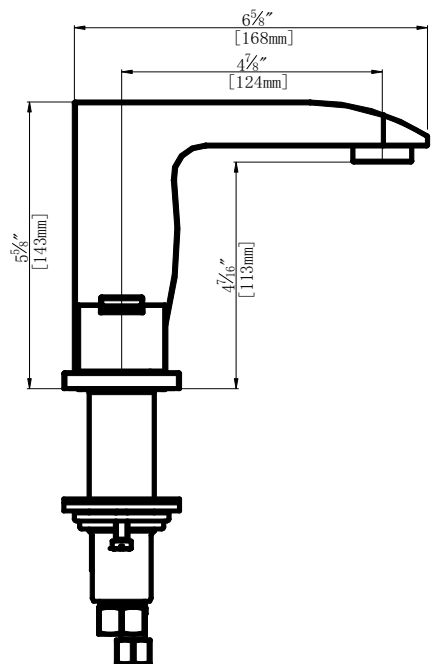

Specifications

- Heavy brass construction for durability and reliability
- German made Fluehs ceramic cartridge ensures life long trouble free service
- Dual handle operation allows both volume and temperature control
- SSi Eco-Care swivel aerator 1.2 gpm (4.6 lpm) at 60 psi
- Stainless steel flexible connection for 6" to 8" wide installation
- 1-1/4" (32mm) or 1-1/2" (38mm) faucet hole size for drilling recommended
- Dual supply inlet connection – 3/8" comp & 1/2" thread
- Includes waste pop-up drain

Model: F20006