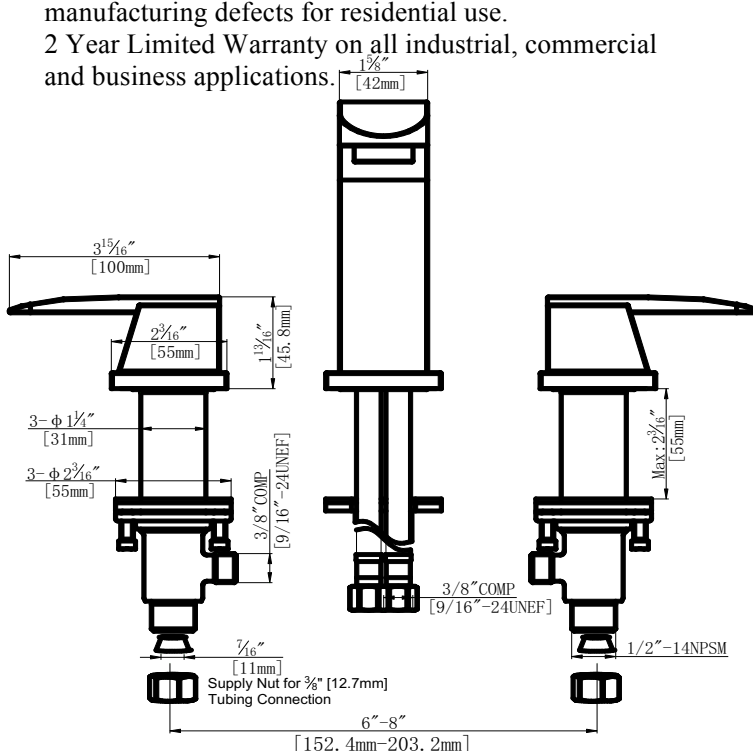

Specifications

- Heavy brass construction for durability and reliability
- German made Fluehs ceramic cartridge ensures life long trouble free service
- Dual handle operation allows both volume and temperature control
- SSi Eco-Care swivel aerator 1.2 gpm (4.6 lpm) at 60 psi
- Stainless steel flexible connection for 6" to 8" wide installation
- 1-1/4" (32mm) or 1-1/2" (38mm) faucet hole size for drilling recommended
- Dual supply inlet connection – 3/8" comp & 1/2" thread
- Includes waste pop-up drain

Finish

- CP (Polished Chrome)
- PVD-BN (PVD Brushed Nickel)

Codes and Standards

- ANSI/ASME A112.18.1
- CSA B125.1
- NSF61-9
- ADA
- IAPMO / cUPC Listed
- EPA Watersense Listed
- AB1953 California Lead Plumbing Law Certified

Model: F20006