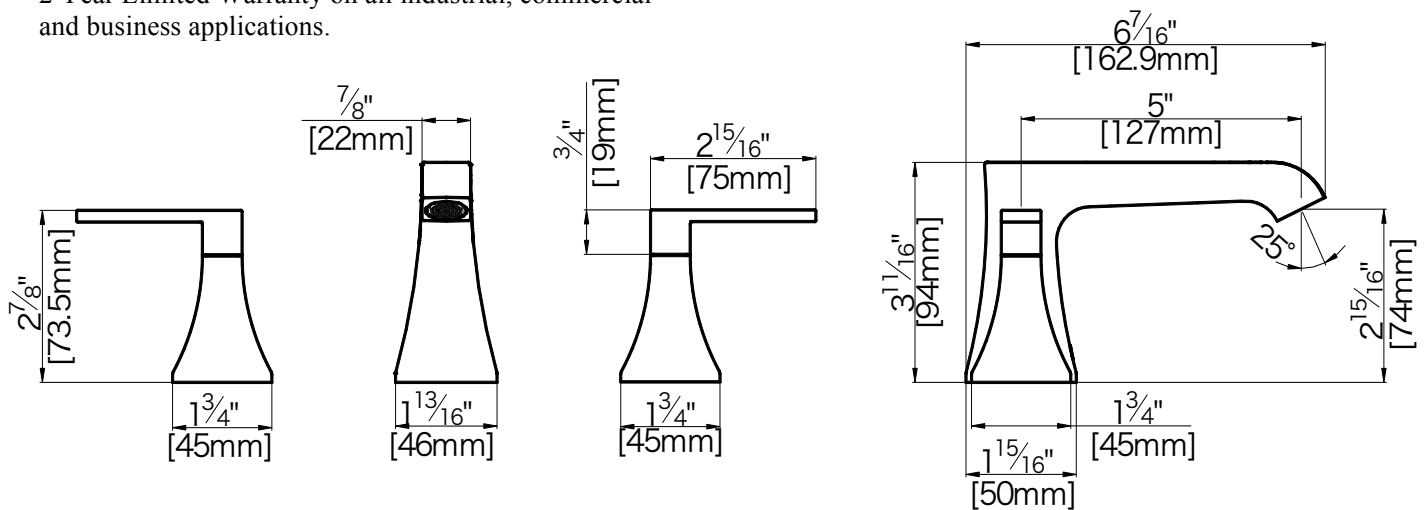

Specifications

- Heavy brass construction for durability and reliability
- German made Fluehs ceramic cartridge ensures life long trouble free service
- Dual handle operation allows both volume and temperature control
- SSi Eco-Care swivel aerator 1.5 gpm (5.7 lpm) at 60 psi
- Stainless steel flexible connection for 6" to 8" wide installation
- 1-1/4" (32mm) or 1-1/2" (38mm) faucet hole size for drilling recommended
- Dual supply inlet connection – 3/8" comp & 1/2" thread
- Includes waste pop-up drain

Finish

- CP (Polished Chrome)
- PVD-BN (PVD Brushed Nickel)
- PVD-PN (PVD Polished Nickel)

Codes and Standards

- ANSI/ASME A112.18.1
- CSA B125.1
- NSF61-9
- ADA
- IAPMO / cUPC Listed
- EPA Watersense Listed
- AB1953 California Lead Plumbing Law Certified

Warranty

- Limited Lifetime Faucet Warranty against material and manufacturing defects for residential use.
- 2 Year Limited Warranty on all industrial, commercial and business applications.

fluid Vancouver Series Dual Handle Lavatory Faucet Model: F15006

Model: F15006