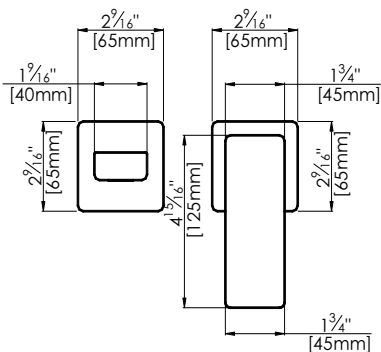

Specifications

- Heavy brass construction for durability and reliability
- Kerox ceramic cartridge ensures life-long troublefree service
- Single lever handle operation allows both volume and temperature control
- SSI Eco-Care pivot aerator 1.2 gpm) at 60 psi
- SSI "Speed Connector" for an easy spout installation
- Single cover plate trim available
- Available waste pop-up drain
- Must be used together with rough-in valve F3100B for horizontal installation. Used as wall mounted tub filler when flow straightener is used in lieu of aerator (F16008T-S with flow straightener)

Finish

- CP (Polished Chrome)
- PVD-BN (PVD Brushed Nickel)

Codes and Standards

- ANSI/ASME A112.18.1
- CSA B125.1
- NSF61-9
- ADA
- IAPMO / cUPC Listed
- EPA Watersense Listed
- AB1953 California Lead Plumbing Law Certified

Warranty

- Limited Lifetime Faucet Warranty against material and manufacturing defects for residential use.
- 2 Year Limited Warranty on all industrial, commercial and business applications.

fluid Quad Series Single Lever Wall Mounted Faucet Model: F16008T

Model: F16008T