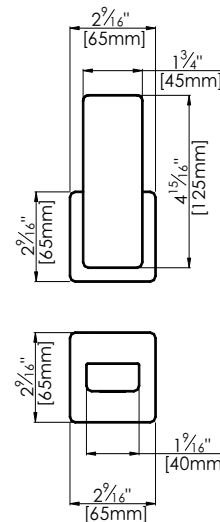

Specifications

- Heavy brass construction for durability and reliability
- Kerox ceramic cartridge ensures life-long troublefree service
- Single lever handle operation allows both volume and temperature control
- SSI Eco-Care pivot aerator 1.2 gpm) at 60 psi
- SSI "Speed Connector" for an easy spout installation
- Single cover plate trim available
- Available waste pop-up drain
- Must be used together with rough-in valve F3100B for horizontal installation. Used as wall mounted tub filler when flow straightener is used in lieu of aerator (F16008T-S with flow straightener)

Finish

- CP (Polished Chrome)
- PVD-BN (PVD Brushed Nickel)

Codes and Standards

- ANSI/ASME A112.18.1
- CSA B125.1
- NSF61-9
- ADA
- IAPMO / cUPC Listed
- EPA Watersense Listed
- AB1953 California Lead Plumbing Law Certified

Warranty

- Limited Lifetime Faucet Warranty against material and manufacturing defects for residential use.
- 2 Year Limited Warranty on all industrial, commercial and business applications.

fluid Quad Series Single Lever Wall Mounted Faucet Model: F16008T

Model: F16008T