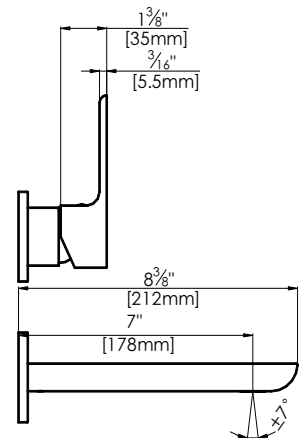

Specifications

- Heavy brass construction for durability and reliability
- Kerox ceramic cartridge ensures life-long troublefree service
- Single lever handle operation allows both volume and temperature control
- SSI Eco-Care pivot aerator 1.2 gpm) at 60 psi
- SSI "Speed Connector" for an easy spout installation
- Single cover plate trim available
- Available waste pop-up drain
- Must be used together with rough-in valve F3100B for horizontal installation. Used as wall mounted tub filler when flow straightener is used in lieu of aerator (F16008T-S with flow straightener)

Finish

- CP (Polished Chrome)
- PVD-BN (PVD Brushed Nickel)

Codes and Standards

- ANSI/ASME A112.18.1
- CSA B125.1
- NSF61-9
- ADA
- IAPMO / cUPC Listed
- EPA Watersense Listed
- AB1953 California Lead Plumbing Law Certified

Warranty

- Limited Lifetime Faucet Warranty against material and manufacturing defects for residential use.
- 2 Year Limited Warranty on all industrial, commercial and business applications.

fluid Quad Series Single Lever Wall Mounted Faucet Model: F16008T

Model: F16008T