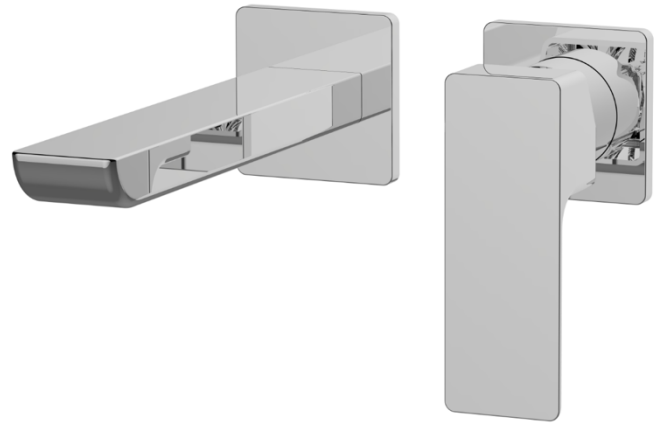

Specifications

- Heavy brass construction for durability and reliability
- Kerox ceramic cartridge ensures life-long troublefree service
- Single lever handle operation allows both volume and temperature control
- SSI Eco-Care pivot aerator 1.2 gpm) at 60 psi
- SSI "Speed Connector" for an easy spout installation
- Single cover plate trim available
- Available waste pop-up drain
- Must be used together with rough-in valve F3100B for horizontal installation. Used as wall mounted tub filler when flow straightener is used in lieu of aerator (F16008T-S with flow straightener)

Finish

- CP (Polished Chrome)
- PVD-BN (PVD Brushed Nickel)

Codes and Standards

- ANSI/ASME A112.18.1
- CSA B125.1
- NSF61-9
- ADA
- IAPMO / cUPC Listed
- EPA Watersense Listed
- AB1953 California Lead Plumbing Law Certified

Warranty

- Limited Lifetime Faucet Warranty against material and manufacturing defects for residential use.
- 2 Year Limited Warranty on all industrial, commercial and business applications.

fluid Quad Series Single Lever Wall Mounted Faucet Model: F16008T

Model: F16008T