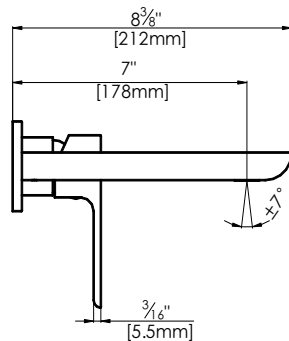

Specifications

- Heavy brass construction for durability and reliability
- Kerox ceramic cartridge ensures life-long troublefree service
- Single lever handle operation allows both volume and temperature control
- SSI Eco-Care pivot aerator 1.2 gpm) at 60 psi
- SSI "Speed Connector" for an easy spout installation
- Single cover plate trim available
- Available waste pop-up drain
- Must be used together with rough-in valve F3100B for horizontal installation. Used as wall mounted tub filler when flow straightener is used in lieu of aerator (F16008T-S with flow straightener)

Finish

- CP (Polished Chrome)
- PVD-BN (PVD Brushed Nickel)

Codes and Standards

- ANSI/ASME A112.18.1
- CSA B125.1
- NSF61-9
- ADA
- IAPMO / cUPC Listed
- EPA Watersense Listed
- AB1953 California Lead Plumbing Law Certified

Warranty

- Limited Lifetime Faucet Warranty against material and manufacturing defects for residential use.
- 2 Year Limited Warranty on all industrial, commercial and business applications.

fluid Quad Series Single Lever Wall Mounted Faucet Model: F16008T

Model: F16008T