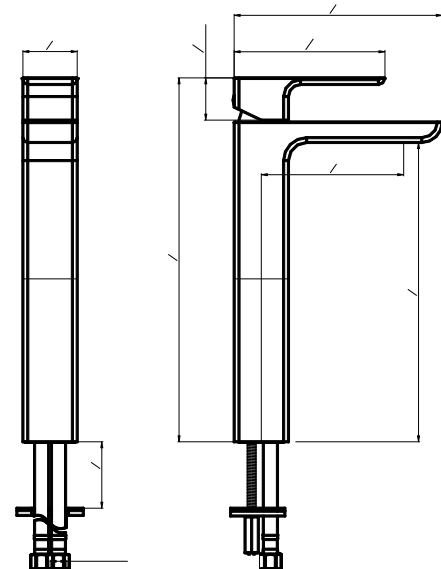

### Specifications

- Heavy brass construction for durability and reliability
- Kerox ceramic cartridge ensures life long trouble-free service
- Single lever handle operation allows both volume and temperature control
- Max-temperature limit stop for added safety.
- SSi Eco-Care swivel aerator 1.2 gpm (4.5 lpm) at 60 psi
- Extra long flexible connection for easy installation
- Single-hole mounting with a supplied wrench tool
- 1-1/2" faucet hole size for drilling recommended
- Includes waste pop-up drain

## fluid Quad Series Single Lever Lavatory Faucet Model: F16001 Model: F16002 (for vessel)

**Model: F16001**

**Model: F16002**