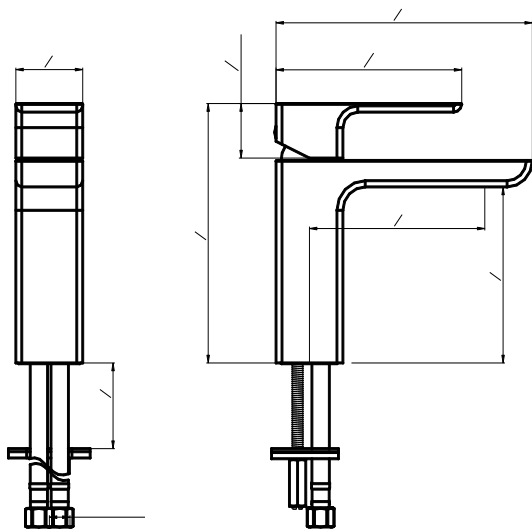

### Specifications

- Heavy brass construction for durability and reliability
- Kerox ceramic cartridge ensures life long trouble-free service
- Single lever handle operation allows both volume and temperature control
- Max-temperature limit stop for added safety.
- SSi Eco-Care swivel aerator 1.2 gpm (4.5 lpm) at 60 psi
- Extra long flexible connection for easy installation
- Single-hole mounting with a supplied wrench tool
- 1-1/2" faucet hole size for drilling recommended
- Includes waste pop-up drain

## fluid Quad Series Single Lever Lavatory Faucet Model: F16001 Model: F16002 (for vessel)

**Model: F16001**

**Model: F16002**