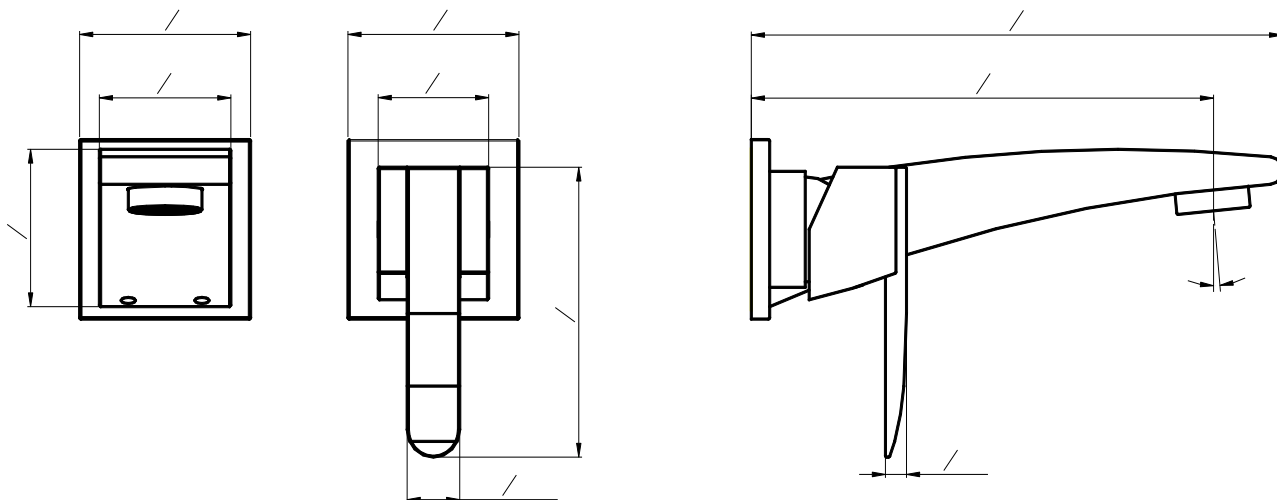

Specifications

- Heavy brass construction for durability and reliability
- Keroc ceramic cartridge ensures life long trouble free service
- Single Lever handle operation allows both volume and temperature control
- Max-temperature limit stop for added safety.
- SSI Eco-Care pivot aerator 1.2 gpm at 60 psi
- SSI “Speed Connect” for an easy spout installation
- Single cover plate trim available
- Available waste pop-up drain
- Must be used together with the valve body F3000B for horizontal installation or with F3001B for vertical installation
- Used as wall mounted tub filler when flow straightener is used in lieu of aerator (F20008T-S with flow straightener)

Finish

- CP (Polished Chrome)
- PVD-BN (PVD Brushed Nickel)

Codes and Standards

- ANSI/ASME A112.18.1
- CSA B125.1
- NSF61-9
- ADA
- IAPMO / cUPC Listed
- EPA Watersense Listed
- AB1953 California Lead Plumbing Law Certified

Warranty

- Limited Lifetime Faucet Warranty against material and manufacturing defects for residential use.
- 2 Year Limited Warranty on all industrial, commercial and business applications

fluid Penguin Series Single Lever Wall Mounted Lavatory Faucet Model: F20008T

Model: F20008T