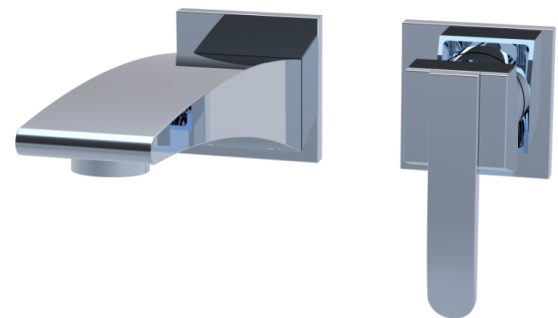

Specifications

- Heavy brass construction for durability and reliability
- Keroc ceramic cartridge ensures life long trouble free service
- Single Lever handle operation allows both volume and temperature control
- Max-temperature limit stop for added safety.
- SSI Eco-Care pivot aerator 1.2 gpm at 60 psi
- SSI “Speed Connect” for an easy spout installation
- Single cover plate trim available
- Available waste pop-up drain
- Must be used together with the valve body F3000B for horizontal installation or with F3001B for vertical installation
- Used as wall mounted tub filler when flow straightener is used in lieu of aerator (F20008T-S with flow straightener)

Warranty

- Limited Lifetime Faucet Warranty against material and manufacturing defects for residential use.
- 2 Year Limited Warranty on all industrial, commercial and business applications

fluid Penguin Series Single Lever Wall Mounted Lavatory Faucet Model: F20008T