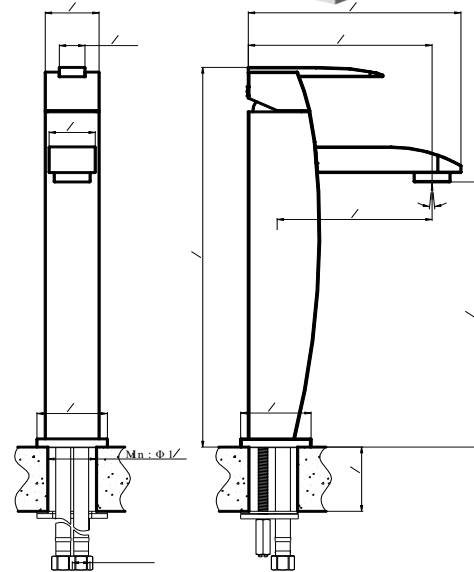

Model: F20002