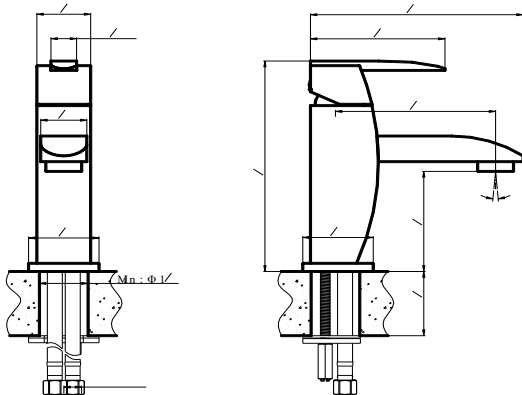

Specifications

- Heavy brass construction for durability and reliability
- Kerox ceramic cartridge ensures life long trouble free service
- Single lever handle operation allows both volume and temperature control
- Max-temperature limit stop for added safety.
- SSi Eco-Care pivot aerator 1.2 gpm (4.6 lpm) at 60 psi
- Extra long flexible connection for easy installation
- Single-hole mounting with a supplied wrench tool
- 1-1/2" faucet hole size for drilling recommended
- Includes waste pop-up drain

Finish

- CP (Polished Chrome)
- PVD-BN (PVD Brushed Nickel)

Codes and Standards

- ANSI/ASME A112.18.1
- CSA B125.1
- NSF61-9
- ADA
- IAPMO / cUPC Listed
- EPA Watersense Listed
- AB1953 California Lead Plumbing Law Certified

Warranty

- Limited Lifetime Faucet Warranty against material and manufacturing defects for residential use.
- 2 Year Limited Warranty on all industrial, commercial and business applications.

fluid Penguin Series Single Lever Lavatory Faucet Model: F20001 Model: F20002

Model: F20001