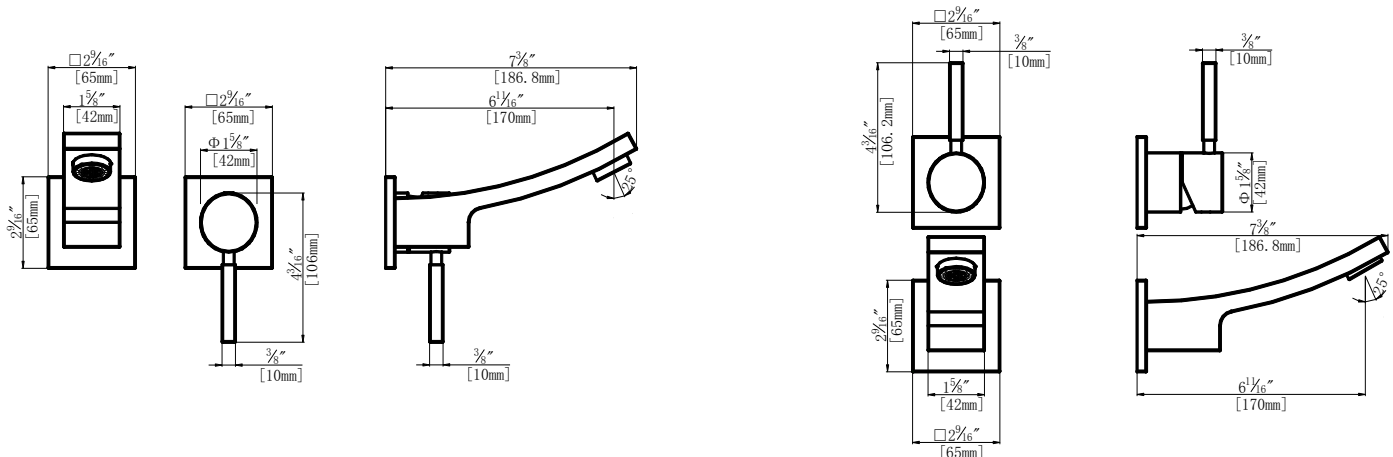

Specifications

- Heavy brass construction for durability and reliability
- Kerox ceramic cartridge ensures life long trouble free service
- Single lever handle operation allows both volume and temperature control
- Max-temperature limit stop for added safety.
- SSI Eco-Care swivel aerator 1.2 gpm (4.6 lpm) at 60 psi
- SSI "Speed Connector" for an easy spout installation
- Single cover plate trim available
- Available waste pop-up drain
- Must be used together with the valve body F3000B for horizontal installation or with F3001B for vertical installation
- Used as wall mounted tub filler when flow straightener is used in lieu of aerator (F14008T-S with flow straightener)

Finish

- CP (Polished Chrome)
- PVD-BN (PVD Brushed Nickel)

Codes and Standards

- ANSI/ASME A112.18.1
- CSA B125.1
- NSF61-9
- ADA
- IAPMO / cUPC Listed (pending)
- EPA Watersense Listed (pending)
- AB1953 California Lead Plumbing Law Certified (pending)

Warranty

- Limited Lifetime Faucet Warranty against material and manufacturing defects for residential use.
- 2 Year Limited Warranty on all industrial, commercial and business applications.

fluid Emperor Series Single Lever Wall Mount Faucet Model: F14008T

Model: F14008T