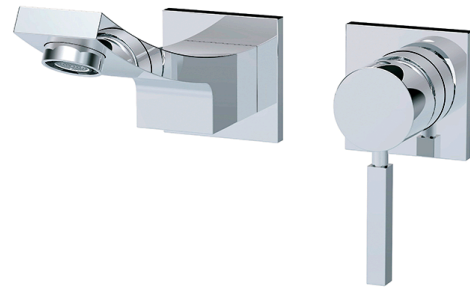

### Specifications

- Heavy brass construction for durability and reliability
- Kerox ceramic cartridge ensures life long trouble free service
- Single lever handle operation allows both volume and temperature control
- Max-temperature limit stop for added safety.
- SSI Eco-Care swivel aerator 1.2 gpm (4.6 lpm) at 60 psi
- SSI "Speed Connector" for an easy spout installation
- Single cover plate trim available
- Available waste pop-up drain
- Must be used together with the valve body F3000B for horizontal installation or with F3001B for vertical installation
- Used as wall mounted tub filler when flow straightener is used in lieu of aerator (F14008T-S with flow straightener)

### Finish

- CP (Polished Chrome)
- PVD-BN (PVD Brushed Nickel)

## fluid Emperor Series Single Lever Wall Mount Faucet Model: F14008T

Model: F14008T