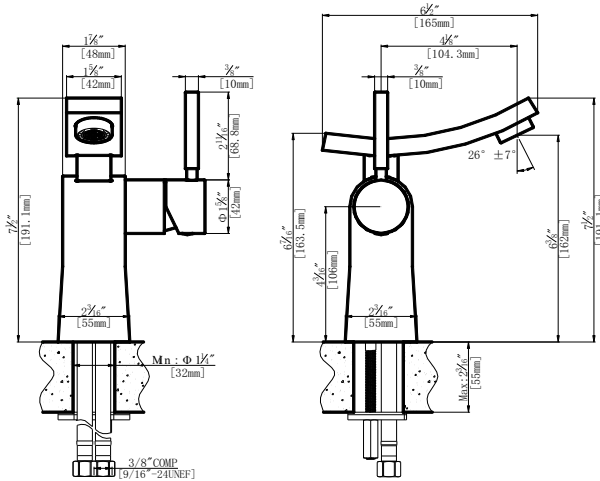

Specifications

- Heavy brass construction for durability and reliability
- Kerox ceramic cartridge ensures life long trouble free service
- Single lever handle operation allows both volume and temperature control
- Max-temperature limit stop for added safety.
- SSI Eco-Care pivot aerator 1.2 gpm (4.6 lpm) at 60 psi
- Extra long flexible connection for easy installation
- Single-hole mounting with a supplied wrench tool
- 1-1/2" faucet hole size for drilling recommended
- Includes waste pop-up drain

Finish

- CP (Polished Chrome)
- PVD-BN (PVD Brushed Nickel)

Codes and Standards

- ANSI/ASME A112.18.1
- CSA B125.1
- NSF61-9
- ADA
- IAPMO / cUPC Listed
- EPA Watersense Listed
- AB1953 California Lead Plumbing Law Certified

Warranty

- Limited Lifetime Faucet Warranty against material and manufacturing defects for residential use.
- 2 Year Limited Warranty on all industrial, commercial and business applications.

fluid Emperor Series Single Lever Lavatory Faucet Model: F14001 Model: F14002 (for Vessel Sink)

Model: F14001