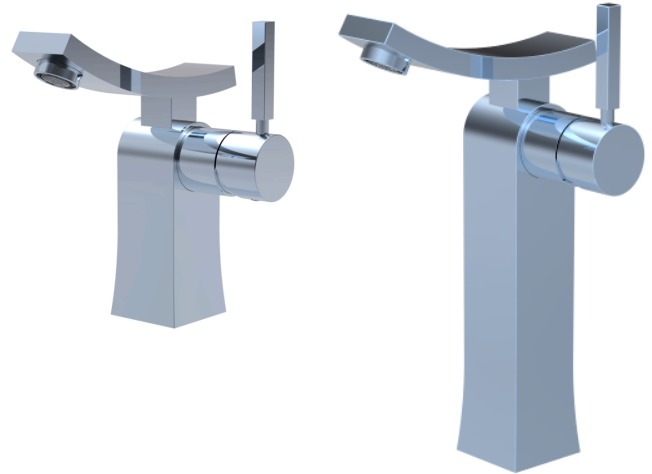

Specifications

- Heavy brass construction for durability and reliability
- Kerox ceramic cartridge ensures life long trouble free service
- Single lever handle operation allows both volume and temperature control
- Max-temperature limit stop for added safety.
- SSI Eco-Care pivot aerator 1.2 gpm (4.6 lpm) at 60 psi
- Extra long flexible connection for easy installation
- Single-hole mounting with a supplied wrench tool
- 1-1/2" faucet hole size for drilling recommended
- Includes waste pop-up drain

Finish

- CP (Polished Chrome)
- PVD-BN (PVD Brushed Nickel)

Codes and Standards

- ANSI/ASME A112.18.1
- CSA B125.1
- NSF61-9
- ADA
- IAPMO / cUPC Listed
- EPA Watersense Listed
- AB1953 California Lead Plumbing Law Certified

Warranty

- Limited Lifetime Faucet Warranty against material and manufacturing defects for residential use.
- 2 Year Limited Warranty on all industrial, commercial and business applications.

fluid Emperor Series Single Lever Lavatory Faucet Model: F14001 Model: F14002 (for Vessel Sink)

Model: F14001