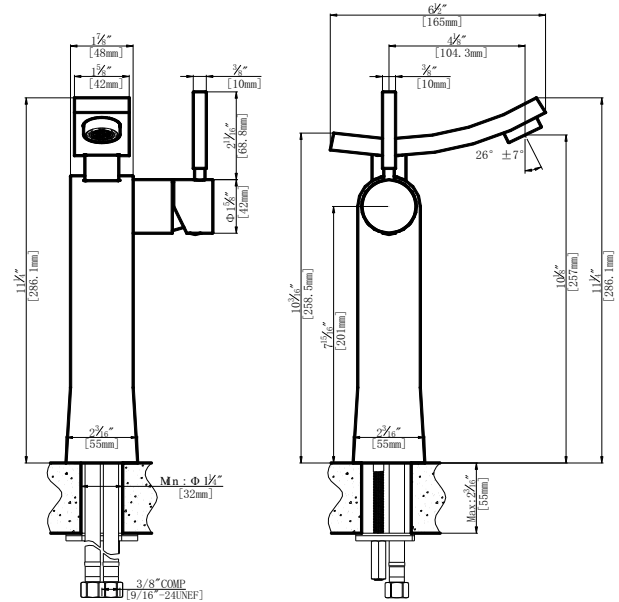

Model: F14002