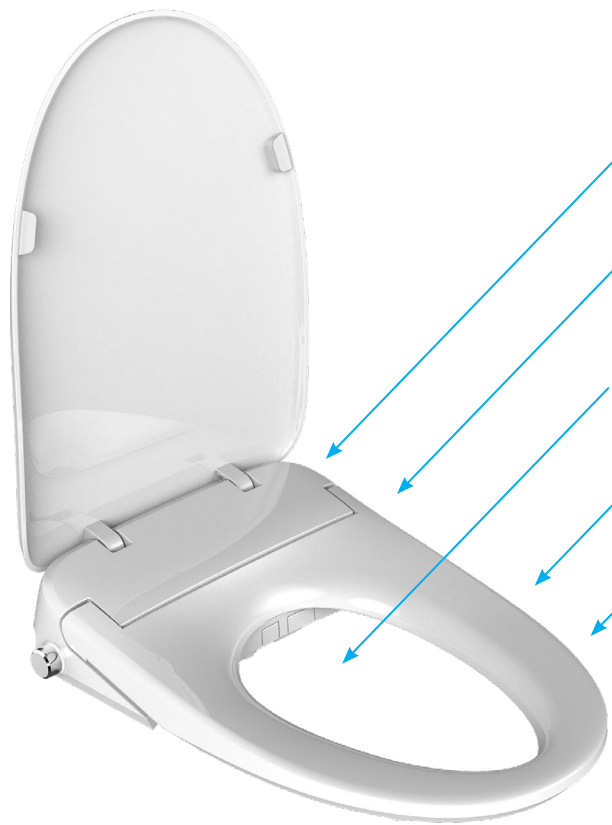

Ultra Thin Design

why a bidet?

North America is finally starting to understand what Europe has known for decades; no bathroom is complete without a bidet.

Water is nature's cleaning tool. When an innovation saves money, supports the environment, and promotes improved health and hygiene, the question isn't why should you have a bidet, but rather, why wouldn't you? The fluid slim line bidet seat is the first step into better self-care.

Isn't it time?

Deodorizer

Instantaneous Heating

Self Cleaning Nozzle

Heated Seat

Detachable Easy-Clean Seat