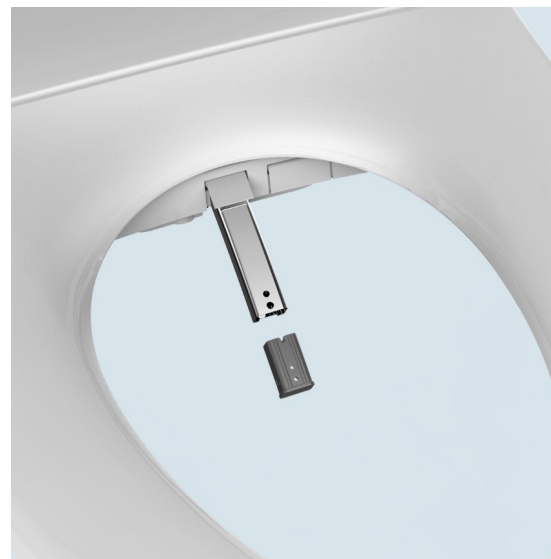

live
clean

Model Number: BID1000W

fluid **Sustainable
Solutions**

why a bidet?

North America is finally starting to understand what Europe has known for decades; no bathroom is complete without a bidet.

Water is nature's cleaning tool. When an innovation saves money, supports the environment, and promotes improved health and hygiene, the question isn't why should you have a bidet, but rather, why wouldn't you? The fluid slim line bidet seat is the first step into better self-care.

Heated Seat

Detachable Easy-Clean Seat

Ultra Thin Design

for comfort...

HEALTH

We don't clean dirty hands or the rest of our body with dry paper, so why is it a good idea in the bathroom? Warm water will improve cleanliness where and when you need it most. While a bidet seat optimizes health for everyone, it can be particularly beneficial for seniors or those experiencing mobility issues.

DESIGN

The BID1000W features instantaneous hot water heating that doesn't require a bulky storage tank. So, this bidet seat offers a sleek, slim line profile that will fit and compliment most elongated toilets. Comfort driven design includes variable temperature settings for the heated seat and warm water, plus a dryer fan, night light and easy to clean removable seat.

fluid Bidet Seats

BID1000W

Bidet Seat

Features:

- Deodorizer
- 3 Rinse Spray Patterns
- Variable Heated Dry Settings
- 5 Water Temperature Adjustments
- Antibacterial
- Heated Seat
- Night Light
- Remote Control
- Self Cleaning Nozzle
- Ultra Slim Design
- Instantaneous Hot Water
- Soft Close Detachable Seat