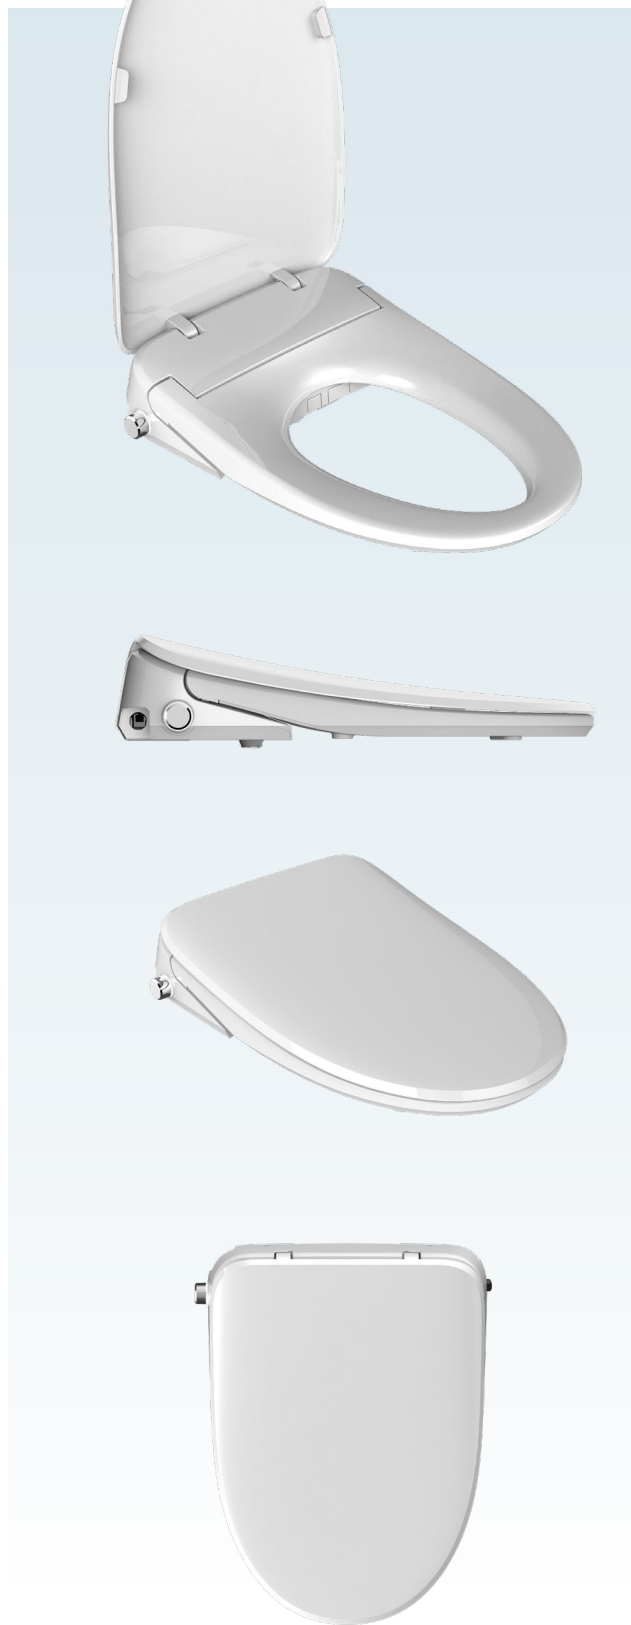

fluid Bidet Seats

BID1000W

Bidet Seat

Features:

- Deodorizer
- 3 Rinse Spray Patterns
- Variable Heated Dry Settings
- 5 Water Temperature Adjustments
- Antibacterial
- Heated Seat
- Night Light
- Remote Control
- Self Cleaning Nozzle
- Ultra Slim Design
- Instantaneous Hot Water
- Soft Close Detachable Seat

Compatibility:

The BID1000W is compatible with most elongated toilet bowls.

Built for comfort and
designed for control.

BID004195