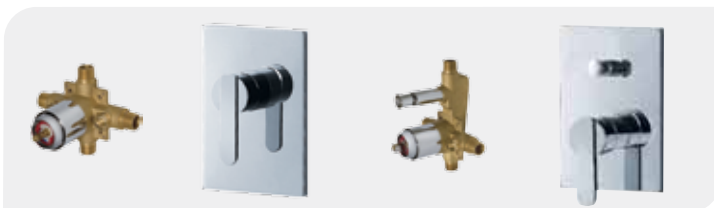

Tub Fillers

- | | | |
|--|---|---|
| FP6041034
CP \$148
BN \$185
Tub Spout | FP6058034
CP \$58
BN \$73
Tub Filler | FP6057034
CP \$69
BN \$87
Tub Filler |
|--|---|---|

Handheld Accessories

- | | | | | |
|---|--|--|---|--|
| FP6002047
CP \$76 BN \$95
Handheld
Shower Wall
Outlet | FP6001047
CP \$89 BN \$110
Shower
Wall Outlet | FP40300
CP \$34 BN \$42
Tilting
Handheld
Shower Holder | FP6001010
CP \$29 BN \$36
Fixed Handheld
Shower Holder | FP40200
\$34
Hose for
Handheld
Shower Wand |
|---|--|--|---|--|

Slide Rails

Wisdom Trims & Valves

- | | | | |
|--|---|--|--|
| F1001B
CP \$190 BN \$200
Rough in
Valve without
Diverter | FP6041032
CP \$128 BN \$160
Valve Trim with
Handle without
Diverter | F1000B
CP \$220 BN \$235
Rough in Valve
with Diverter | FP6041033
CP \$127 BN \$159
Valve Trim
with Handle
with Diverter |
|--|---|--|--|