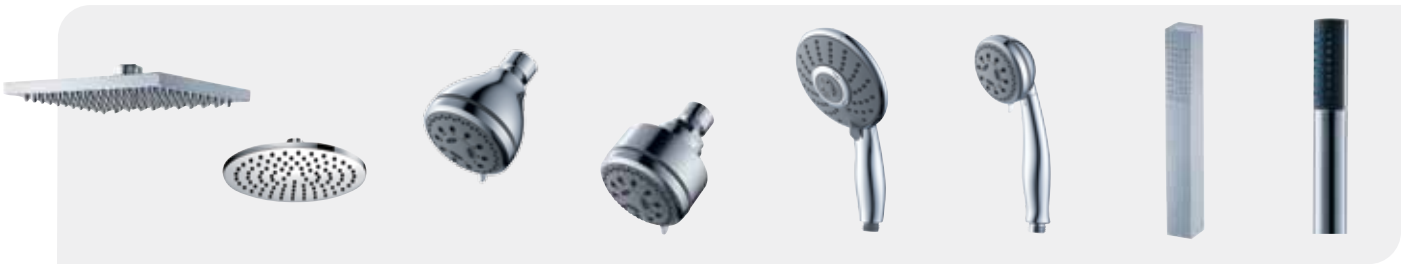

*Requires valve with diverter:
F1000B – CP \$220 BN \$235

F2851T – CP \$302 BN \$377
Wisdom Shower Trim Package

Includes: Trim with Handle, Rain Shower Arm, Rain Shower Head

*Requires valve without diverter:
F1001B – CP \$190 BN \$200

F2854T – CP \$426 BN \$531
Wisdom Handheld Shower with Slide Bar Trim Package

Includes: Trim with Handle, Slide Bar, Handheld Shower, Wall Outlet, Hose

*Requires valve without diverter:
F1001B – CP \$190 BN \$200

F2820T – CP \$229 BN \$287
Value Priced Tub & Shower Package

Includes: Trim with Handle, Shower Arm, Shower Head, Tub Spout

*Requires valve with diverter:
F1000B – CP \$220 BN \$235

Options

- | | | | | | | | |
|---|---|---|---|---|---|---|---|
| FP6001050
CP \$199 BN \$249
Shower Head | FP6002050
CP \$199 BN \$249
Shower Head | FP20110
CP \$23 BN \$29
Shower Head | FP20100
CP \$39 BN \$49
Shower Head | FP40110
CP \$79 BN \$98
Shower Wand | FP40100
CP \$59 BN \$74
Shower Wand | FP6002048
CP \$59 BN \$74
Shower Wand | FP6001048
CP \$59 BN \$74
Shower Wand |
|---|---|---|---|---|---|---|---|