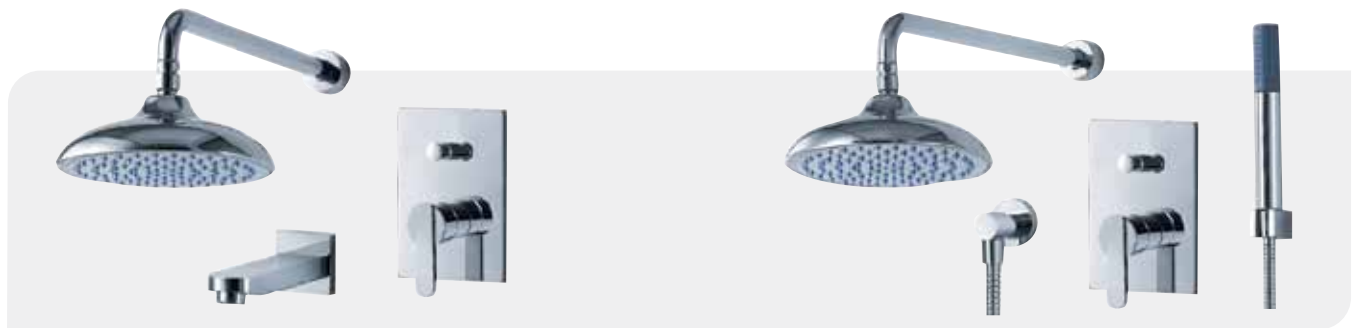

FA725
CP \$32 BN \$39
Waste Pop-up
with overflow

FP8001292
CP \$39 BN \$49
4" cover plate

FA01004 – \$109
Corner Shelf

Bath & Shower Packages

F2840T – CP \$449 BN \$561
Wisdom Tub & Shower Trim Package

Includes: Trim with Handle, Rain Shower Arm, Rain Shower Head, Tub Spout

*Requires valve with diverter:
F1000B – CP \$220 BN \$235

F2841T – CP \$499 BN \$624
Wisdom Shower with Handheld Trim Package

Includes: Trim with Handle, Rain Shower Arm, Rain Shower Head, Handheld Shower with Holder, Wall Outlet, Hose

*Requires valve with diverter:
F1000B – CP \$220 BN \$235

F2851T – CP \$302 BN \$377
Wisdom Shower Trim Package

Includes: Trim with Handle, Rain Shower Arm, Rain Shower Head

*Requires valve without diverter:
F1001B – CP \$190 BN \$200

F2854T – CP \$426 BN \$531
Wisdom Handheld Shower with Slide Bar Trim Package

Includes: Trim with Handle, Slide Bar, Handheld Shower, Wall Outlet, Hose

*Requires valve without diverter:
F1001B – CP \$190 BN \$200