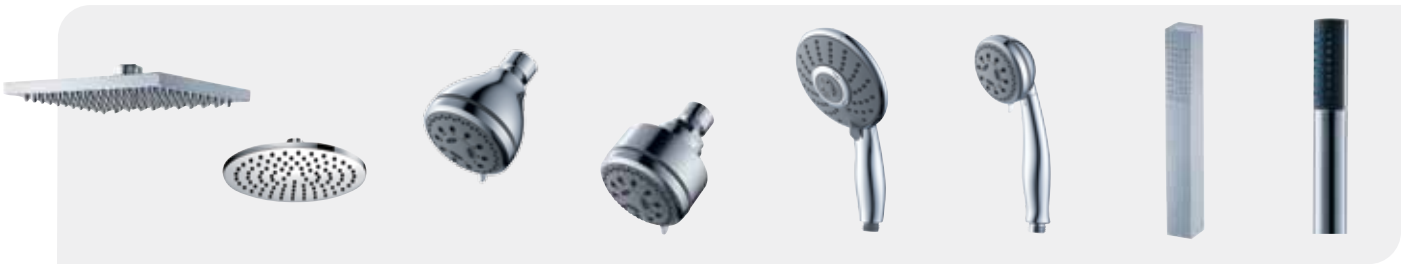

Options

FP6001050 CP $199 BN $249 Shower Head	FP6002050 CP $199 BN $249 Shower Head	FP20110 CP $23 BN $29 Shower Head	FP20100 CP $39 BN $49 Shower Head	FP40110 CP $79 BN $98 Shower Wand	FP40100 CP $59 BN $74 Shower Wand	FP6002048 CP $59 BN $74 Shower Wand	FP6001048 CP $59 BN $74 Shower Wand