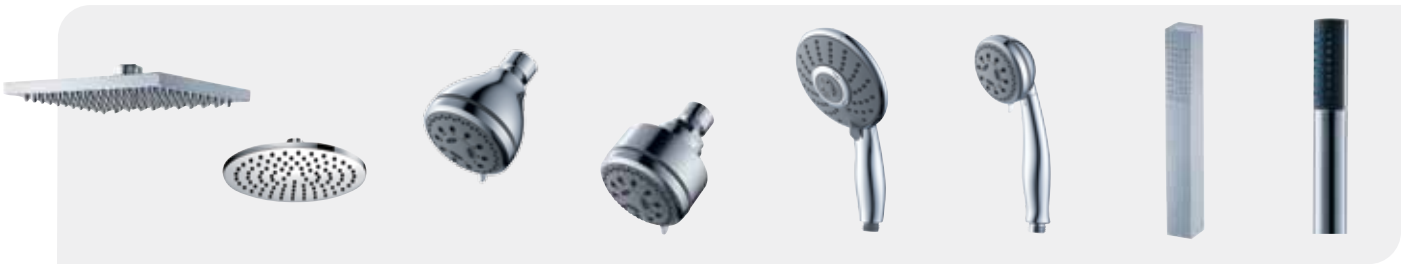

*Requires valve with diverter:
F1000B – CP \$220 BN \$235

F1651T – CP \$468 BN \$586
Toucan Shower Trim Package

Includes: Trim with Handle, Rain Shower Arm, Rain Shower Head

*Requires valve without diverter:
F1001B – CP \$190 BN \$200

F1654T – CP \$485 BN \$605
Toucan Handheld Shower with Slide Bar Trim Package

Includes: Trim with Handle, Slide Bar, Handheld Shower, Wall Outlet, Hose

*Requires valve without diverter:
F1001B – CP \$190 BN \$200

F1620T – CP \$276 BN \$346
Value Priced Tub & Shower Package

Includes: Trim with Handle, Shower Arm, Shower Head, Tub Spout

*Requires valve with diverter:
F1000B – CP \$220 BN \$235

Options

- | | | | | | | | |
|---|---|---|---|---|---|---|---|
| FP6001050
CP \$199 BN \$249
Shower Head | FP6002050
CP \$199 BN \$249
Shower Head | FP20110
CP \$23 BN \$29
Shower Head | FP20100
CP \$39 BN \$49
Shower Head | FP40110
CP \$79 BN \$98
Shower Wand | FP40100
CP \$59 BN \$74
Shower Wand | FP6002048
CP \$59 BN \$74
Shower Wand | FP6001048
CP \$59 BN \$74
Shower Wand |
|---|---|---|---|---|---|---|---|