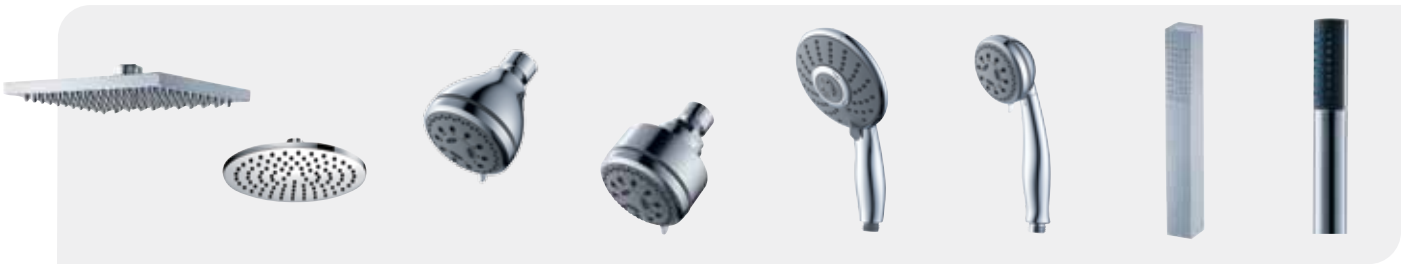

*Requires valve with diverter:
F1000B – CP \$220 BN \$235

F1351T – CP \$474 BN \$593
Sublime Shower Trim Package

Includes: Trim with Handle, Rain Shower Arm, Rain Shower Head

*Requires valve without diverter:
F1001B – CP \$190 BN \$200

F1354T – CP \$491 BN \$612
Sublime Handheld Shower with Slide Bar Trim Package

Includes: Trim with Handle, Slide Bar, Handheld Shower, Wall Outlet, Hose

*Requires valve without diverter:
F1001B – CP \$190 BN \$200

F1320T – CP \$282 BN \$353
Value Priced Tub & Shower Package

Includes: Trim with Handle, Shower Arm, Shower Head, Tub Spout

*Requires valve with diverter:
F1000B – CP \$220 BN \$235

Options

- | | | | | | | | |
|---|---|---|---|---|---|---|---|
| FP6001050
CP \$199 BN \$249
Shower Head | FP6002050
CP \$199 BN \$249
Shower Head | FP20110
CP \$23 BN \$29
Shower Head | FP20100
CP \$39 BN \$49
Shower Head | FP40110
CP \$79 BN \$98
Shower Wand | FP40100
CP \$59 BN \$74
Shower Wand | FP6002048
CP \$59 BN \$74
Shower Wand | FP6001048
CP \$59 BN \$74
Shower Wand |
|---|---|---|---|---|---|---|---|