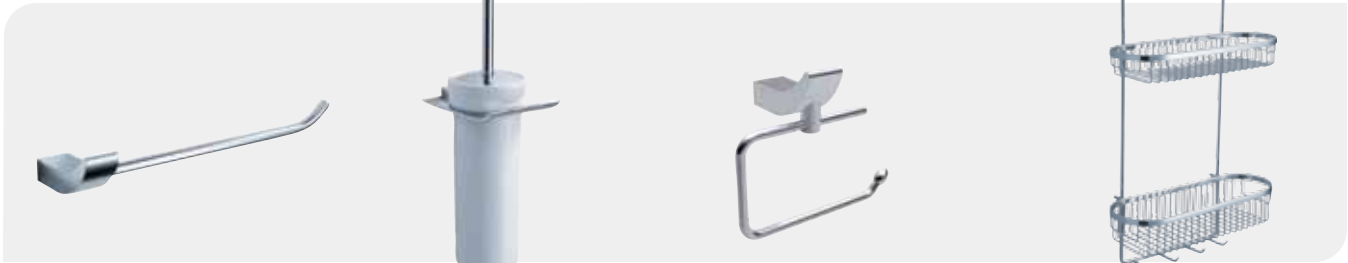

fluid™

Innovative fixtures for life™

Sublime

Sublime reaches the highest levels of form and functionality.

Sublime

F13001 – CP \$395 BN \$494
Single Lever Lavatory Tap
*Includes pop-up FA725

F13002 – CP \$495 BN \$ 619
Single Lever Lavatory Tap with 6" Extension
*Includes pop-up FA725

F1315 – CP \$919 BN \$1114
Five Piece Roman Tub Set

Also Available:
F1316 – CP \$569 BN \$711
Three Piece Roman Tub Set

F13006 – CP \$560 BN \$700
Dual Handle Lavatory Tap
*Includes pop-up FA725

Accessories

FA13001 – CP \$37 BN \$46
Hook

FA13011 – CP \$64 BN \$80
Tumbler Holder

FA13020 – CP \$76 BN \$95
Soap Dispenser

FA13037 – CP \$119 BN \$149
Towel Bar

FA13040 – CP \$149 BN \$186
Double Towel Bar

FA13042 – CP \$229 BN \$286
Towel Holder

FA13045 – CP \$129 BN \$161
Medicine Shelf

FA13063 – CP \$59 BN \$74
Hand Towel Bar

FA13031 – CP \$109 BN \$136
Toilet Brush

FA13027 – CP \$89 BN \$111
Tissue Holder

FA13054 – \$259 BN \$324
Two Tier Wire Basket