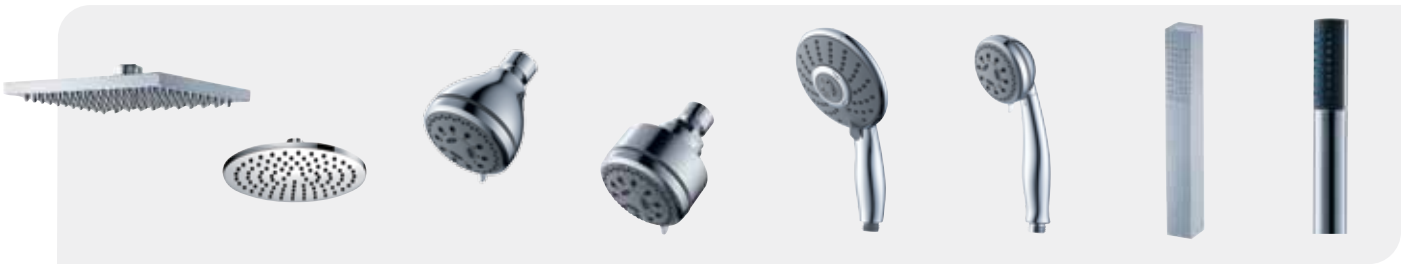

F2154T – CP \$460 BN \$573
Jovian Handheld Shower with Slide Bar Trim Package

Includes: Trim with Handle, Slide Bar, Handheld Shower, Wall Outlet, Hose

*Requires valve without diverter:
F1001B – CP \$190 BN \$200

F2120T – CP \$277 BN \$347
Value Priced Tub & Shower Package

Includes: Trim with Handle, Shower Arm, Shower Head, Tub Spout

*Requires valve with diverter:
F1000B – CP \$220 BN \$235

Options

- | | | | | | | | |
|---|---|---|---|---|---|---|---|
| FP6001050
CP \$199 BN \$249
Shower Head | FP6002050
CP \$199 BN \$249
Shower Head | FP20110
CP \$23 BN \$29
Shower Head | FP20100
CP \$39 BN \$49
Shower Head | FP40110
CP \$79 BN \$98
Shower Wand | FP40100
CP \$59 BN \$74
Shower Wand | FP6002048
CP \$59 BN \$74
Shower Wand | FP6001048
CP \$59 BN \$74
Shower Wand |
|---|---|---|---|---|---|---|---|