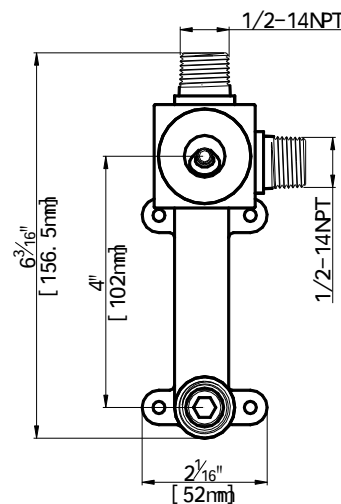

Specifications

- Heavy brass construction for durability and reliability
- Kerox joystick ceramic cartridge ensures life long trouble free service
- Single lever handle operation allows both volume and temperature control
- Max-temperature limit stop for added safety.
- Dual inlet and outlet ports – 1/2" CxC soldering & 1/2" NPT thread
- Test plug is provided for pressure test
- Single or two separate cover plate trims available

Finish

- CP (Polished Chrome)
- PVD-BN (PVD Brushed Nickel)

Codes and Standards

- ANSI/ASME A112.18.1
- CSA B125.1
- NSF61-9
- ADA
- IAPMO / cUPC Listed (pending)
- EPA Watersense Listed (pending)

Warranty

- Limited Lifetime Faucet Warranty against material and manufacturing defects for residential use.
- 2 Year Limited Warranty on all industrial, commercial and business applications.

fluid Mixing Valve for Single Lever Joystick Wall Mount Lavatory Faucet Model: F3101B (for Vertical Installation)

Model: F3101B