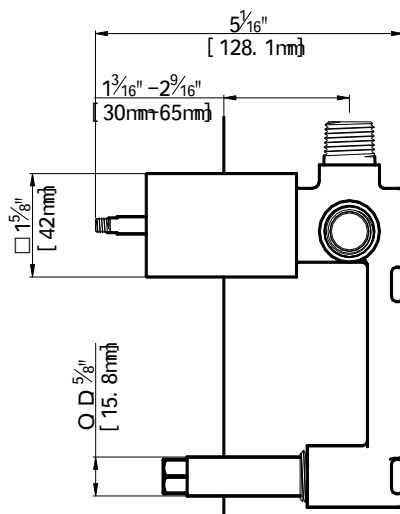

Specifications

- Heavy brass construction for durability and reliability
- Kerox joystick ceramic cartridge ensures life long trouble free service
- Single lever handle operation allows both volume and temperature control
- Max-temperature limit stop for added safety.
- Dual inlet and outlet ports – 1/2" CxC soldering & 1/2" NPT thread
- Test plug is provided for pressure test
- Single or two separate cover plate trims available

Finish

- CP (Polished Chrome)
- PVD-BN (PVD Brushed Nickel)

Codes and Standards

- ANSI/ASME A112.18.1
- CSA B125.1
- NSF61-9
- ADA
- IAPMO / cUPC Listed (pending)
- EPA Watersense Listed (pending)

Warranty

- Limited Lifetime Faucet Warranty against material and manufacturing defects for residential use.
- 2 Year Limited Warranty on all industrial, commercial and business applications.

fluid Mixing Valve for Single Lever Joystick Wall Mount Lavatory Faucet Model: F3101B (for Vertical Installation)

Model: F3101B