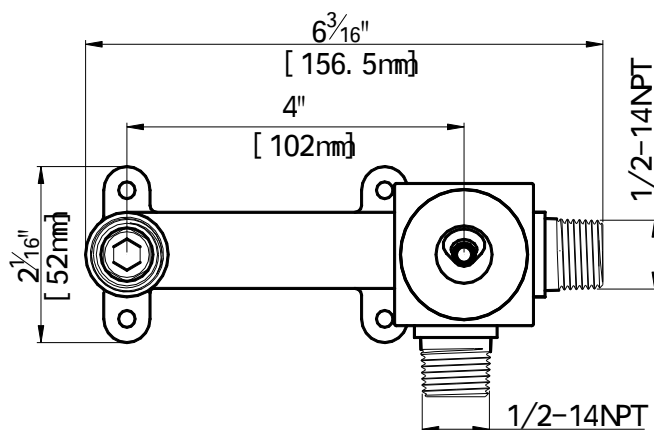

Specifications

- Heavy brass construction for durability and reliability
- Kerox joystick ceramic cartridge ensures life long trouble free service
- Single Lever handle operation allows both volume and temperature control
- Max-temperature limit stop for added safety.
- Dual inlet and outlet ports – 1/2" CxC soldering & 1/2" NPT thread
- Test plug is provided for pressure test
- Single or two separate cover plate trims available

Finish

- CP (Polished Chrome)
- PVD-BN (PVD Brushed Nickel)

Codes and Standards

- ANSI/ASME A112.18.1
- CSA B125.1
- NSF61-9
- ADA
- IAPMO / cUPC Listed (pending)
- EPA Watersense Listed (pending)

Warranty

- Limited Lifetime Faucet Warranty against material and manufacturing defects for residential use.
- 2 Year Limited Warranty on all industrial, commercial and business applications.

fluid Mixing Valve for Single Lever Joystick Wall Mount Lavatory Faucet Model: F3100B

Model: F3100B