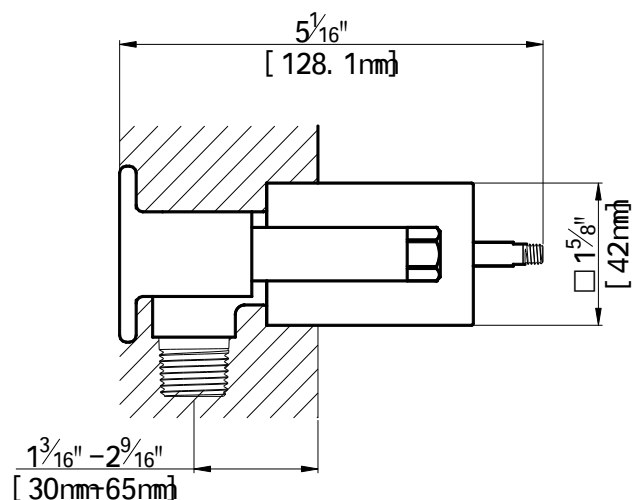

Specifications

- Heavy brass construction for durability and reliability
- Kerox joystick ceramic cartridge ensures life long trouble free service
- Single Lever handle operation allows both volume and temperature control
- Max-temperature limit stop for added safety.
- Dual inlet and outlet ports – 1/2" CxC soldering & 1/2" NPT thread
- Test plug is provided for pressure test
- Single or two separate cover plate trims available

Finish

- CP (Polished Chrome)
- PVD-BN (PVD Brushed Nickel)

Codes and Standards

- ANSI/ASME A112.18.1
- CSA B125.1
- NSF61-9
- ADA
- IAPMO / cUPC Listed (pending)
- EPA Watersense Listed (pending)

Warranty

- Limited Lifetime Faucet Warranty against material and manufacturing defects for residential use.
- 2 Year Limited Warranty on all industrial, commercial and business applications.

fluid Mixing Valve for Single Lever Joystick Wall Mount Lavatory Faucet Model: F3100B

Model: F3100B