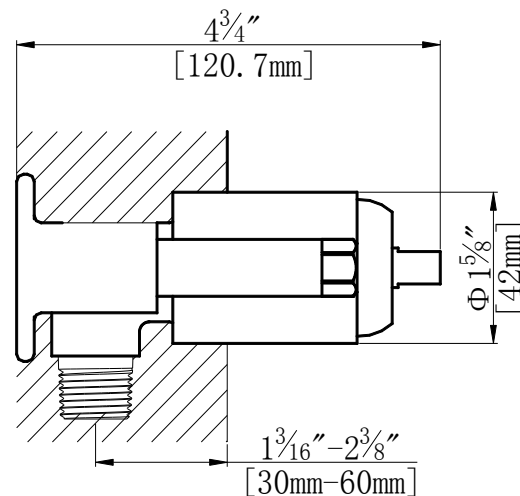

Specifications

- Heavy brass construction for durability and reliability
- Kerox ceramic cartridge ensures life long trouble free service
- Single lever handle operation allows both volume and temperature control
- Max-temperature limit stop for added safety
- Dual inlet and outlet ports — 1/2” CxC soldering & 1/2” NPT thread
- Testing plug is provided for an easy pressure testing
- Adjustable depth from 1-3/16” to 2-3/8” from the center of valve inlet/outlet port
- Available single cover trim plate or two pieces separate cover trim plates
- Available waste pop-up drain

Finish

- CP (Polished Chrome)
- PVD-BN (coming soon)

Codes and Standards

- ANSI/ASME A112.18.1
- CSA B125.1
- NSF61-9
- ADA
- IAPMO / cUPC Listed (pending)
- EPA Watersense Listed (pending)

Warranty

- Limited Lifetime Faucet Warranty against material and manufacturing defects for residential use.
- 1 Year Limited Warranty on all industrial, commercial and business applications.

Single Handle Wall Mount Valve for Horizontal Installation
Model: F3000B (Valve Package)

Model: F3000B