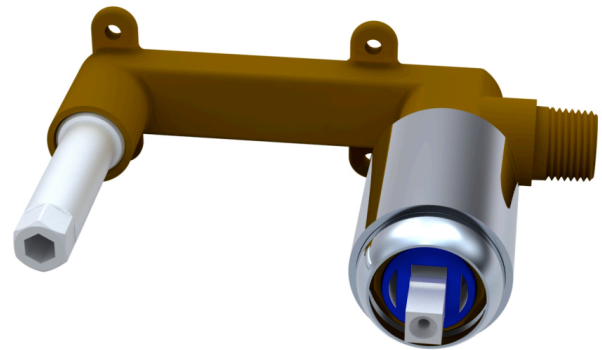

Specifications

- Heavy brass construction for durability and reliability
- Kerox ceramic cartridge ensures life long trouble free service
- Single lever handle operation allows both volume and temperature control
- Max-temperature limit stop for added safety
- Dual inlet and outlet ports — 1/2” CxC soldering & 1/2” NPT thread
- Testing plug is provided for an easy pressure testing
- Adjustable depth from 1-3/16” to 2-3/8” from the center of valve inlet/outlet port
- Available single cover trim plate or two pieces separate cover trim plates
- Available waste pop-up drain

Single Handle Wall Mount Valve for Horizontal Installation
Model: F3000B (Valve Package)

Model: F3000B