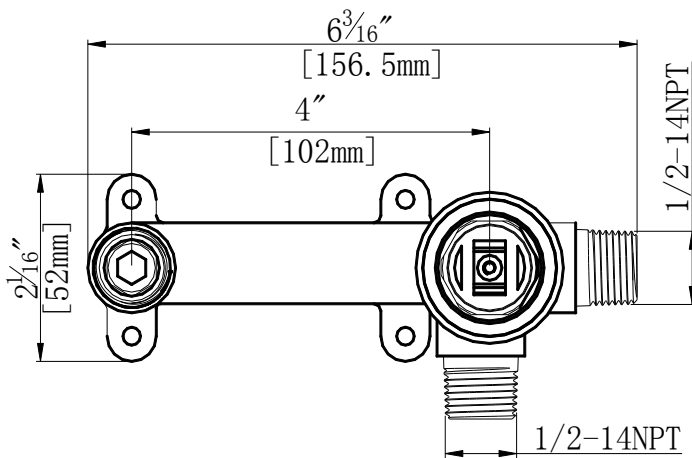

Specifications

- Heavy brass construction for durability and reliability
- Kerox ceramic cartridge ensures life long trouble free service
- Single lever handle operation allows both volume and temperature control
- Max-temperature limit stop for added safety
- Dual inlet and outlet ports — 1/2” CxC soldering & 1/2” NPT thread
- Testing plug is provided for an easy pressure testing
- Adjustable depth from 1-3/16” to 2-3/8” from the center of valve inlet/outlet port
- Available single cover trim plate or two pieces separate cover trim plates
- Available waste pop-up drain

Finish

- CP (Polished Chrome)
- PVD-BN (coming soon)

Codes and Standards

- ANSI/ASME A112.18.1
- CSA B125.1
- NSF61-9
- ADA
- IAPMO / cUPC Listed (pending)
- EPA Watersense Listed (pending)

Warranty

- Limited Lifetime Faucet Warranty against material and manufacturing defects for residential use.
- 1 Year Limited Warranty on all industrial, commercial and business applications.

Single Handle Wall Mount Valve for Horizontal Installation
Model: F3000B (Valve Package)

Model: F3000B