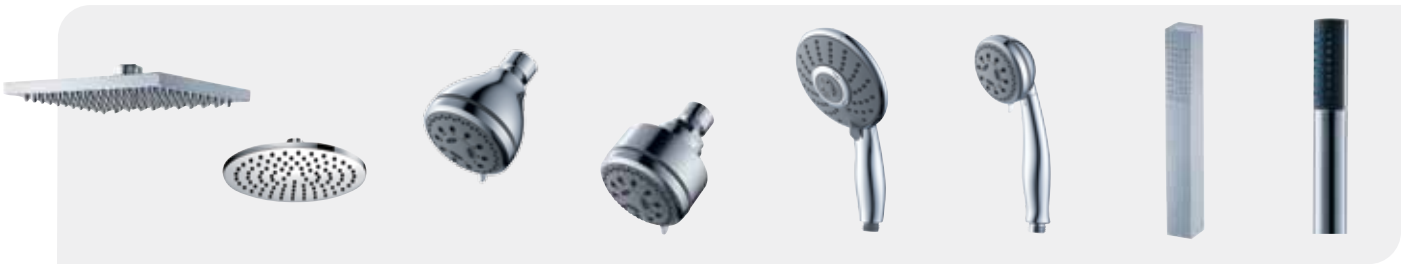

*Requires valve with diverter:
F1000B – CP \$220 BN \$235

F1151T – CP \$519 BN \$649
Fan Shower Trim Package

Includes: Trim with Handle, Rain Shower Arm, Rain Shower Head

*Requires valve without diverter:
F1001B – CP \$190 BN \$200

F1154T – CP \$523 BN \$652
Fan Handheld Shower with Slide Bar Trim Package

Includes: Trim with Handle, Slide Bar, Handheld Shower, Wall Outlet, Hose

*Requires valve without diverter:
F1001B – CP \$190 BN \$200

F1120T – CP \$338 BN \$423
Value Priced Tub & Shower Package

Includes: Trim with Handle, Shower Arm, Shower Head, Tub Spout

*Requires valve with diverter:
F1000B – CP \$220 BN \$235

Options

- | | | | | | | | |
|---|---|---|---|---|---|---|---|
| FP6001050
CP \$199 BN \$249
Shower Head | FP6002050
CP \$199 BN \$249
Shower Head | FP20110
CP \$23 BN \$29
Shower Head | FP20100
CP \$39 BN \$49
Shower Head | FP40110
CP \$79 BN \$98
Shower Wand | FP40100
CP \$59 BN \$74
Shower Wand | FP6002048
CP \$59 BN \$74
Shower Wand | FP6001048
CP \$59 BN \$74
Shower Wand |
|---|---|---|---|---|---|---|---|