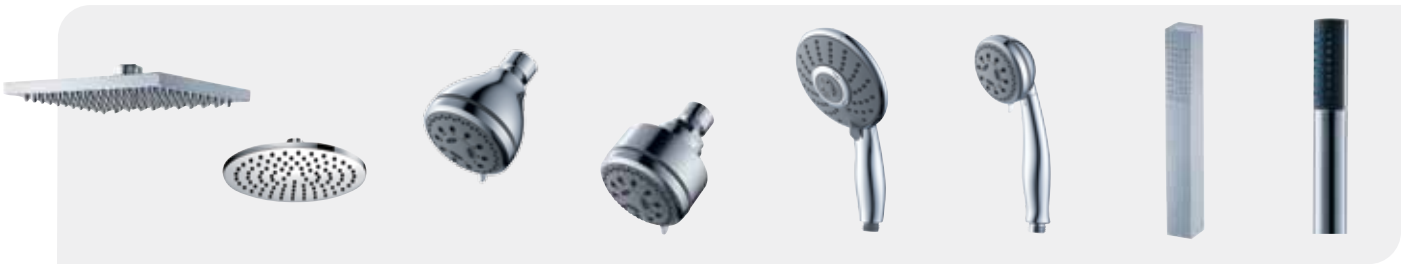

*Requires valve with diverter:
F1000B – CP \$220 BN \$235

F1451T – CP \$542 BN \$678
Emperor Shower Trim Package

Includes: Trim with Handle, Rain Shower Arm, Rain Shower Head

*Requires valve without diverter:
F1001B – CP \$190 BN \$200

F1454T – CP \$559 BN \$697
Emperor Handheld Shower with Slide Bar Trim Package

Includes: Trim with Handle, Slide Bar, Handheld Shower, Wall Outlet, Hose

*Requires valve without diverter:
F1001B – CP \$190 BN \$200

F1420T – CP \$342 BN \$428
Value Priced Tub & Shower Package

Includes: Trim with Handle, Shower Arm, Shower Head, Tub Spout

*Requires valve with diverter:
F1000B – CP \$220 BN \$235

Options

- | | | | | | | | |
|---|---|---|---|---|---|---|---|
| FP6001050
CP \$199 BN \$249
Shower Head | FP6002050
CP \$199 BN \$249
Shower Head | FP20110
CP \$23 BN \$29
Shower Head | FP20100
CP \$39 BN \$49
Shower Head | FP40110
CP \$79 BN \$98
Shower Wand | FP40100
CP \$59 BN \$74
Shower Wand | FP6002048
CP \$59 BN \$74
Shower Wand | FP6001048
CP \$59 BN \$74
Shower Wand |
|---|---|---|---|---|---|---|---|