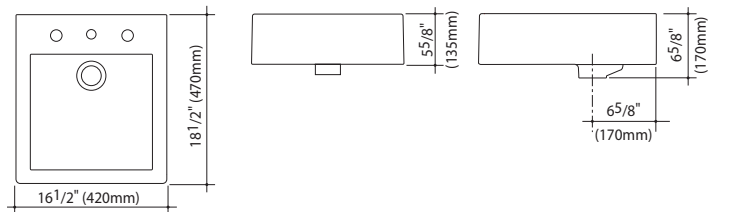

Liano Basins

Liano Semi Recessed

Liano Semi Recessed

NTH Part #: 661208W/BI
 1TH Part #: 661218W/BI
 3TH 8" Part #: 661238W/BI

Liano Under Counter

NTH Part #: 664208W/BI

Liano Wall Basin

NTH Part #: 649308W/BI
 1TH Part #: 649318W/BI
 3TH 8" Part #: 649338W/BI
 Optional:
 Shroud Part #: 812268W/BI

Liano Self Rimming

NTH Part #: 664708W/BI
 1TH Part #: 664718W/BI
 3TH 8" Part #: 664738W/BI

Liano Above Counter

NTH Part #: 664408W/BI
 1TH Part #: 664418W/BI
 3TH 8" Part #: 664438W/BI

W = white, BI = biscuit