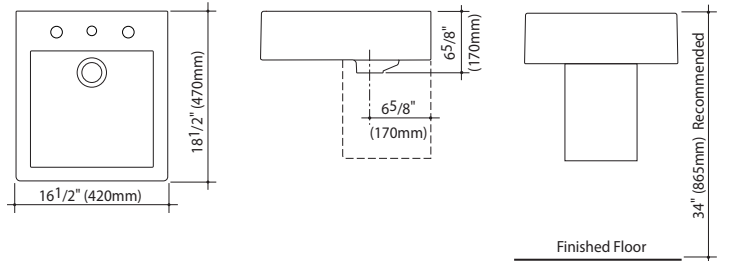

Liano Basins

Liano Semi Recessed

Liano Semi Recessed

NTH Part #: 661208W/BI
 1TH Part #: 661218W/BI
 3TH 8" Part #: 661238W/BI

Liano Under Counter

NTH Part #: 664208W/BI

Liano Wall Basin

NTH Part #: 649308W/BI
 1TH Part #: 649318W/BI
 3TH 8" Part #: 649338W/BI
 Optional:
 Shroud Part #: 812268W/BI

Liano Self Rimming

NTH Part #: 664708W/BI
 1TH Part #: 664718W/BI
 3TH 8" Part #: 664738W/BI

Liano Above Counter

NTH Part #: 664408W/BI
 1TH Part #: 664418W/BI
 3TH 8" Part #: 664438W/BI

W = white, BI = biscuit