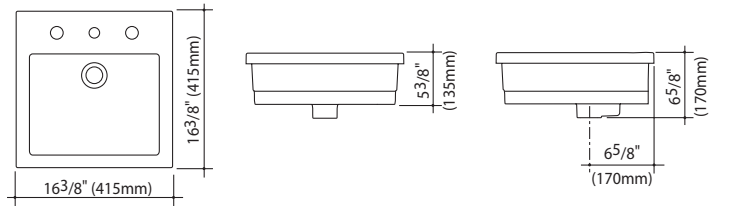

Liano Basins

Liano Semi Recessed

Liano Semi Recessed

NTH Part #: 661208W/BI
 1TH Part #: 661218W/BI
 3TH 8" Part #: 661238W/BI

Liano Under Counter

NTH Part #: 664208W/BI

Liano Wall Basin

NTH Part #: 649308W/BI
 1TH Part #: 649318W/BI
 3TH 8" Part #: 649338W/BI
 Optional:
 Shroud Part #: 812268W/BI

Liano Self Rimming

NTH Part #: 664708W/BI
 1TH Part #: 664718W/BI
 3TH 8" Part #: 664738W/BI

Liano Above Counter

NTH Part #: 664408W/BI
 1TH Part #: 664418W/BI
 3TH 8" Part #: 664438W/BI

W = white, BI = biscuit