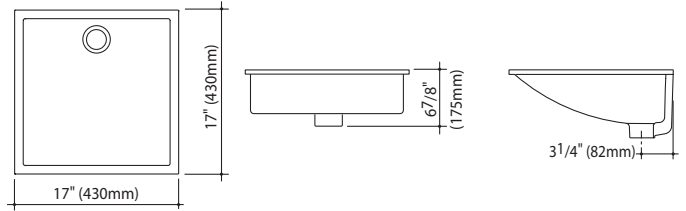

Liano Basins

Liano Semi Recessed

Liano Semi Recessed

NTH Part #: 661208W/BI
 1TH Part #: 661218W/BI
 3TH 8" Part #: 661238W/BI

Liano Under Counter

NTH Part #: 664208W/BI

Liano Wall Basin

NTH Part #: 649308W/BI
 1TH Part #: 649318W/BI
 3TH 8" Part #: 649338W/BI
 Optional:
 Shroud Part #: 812268W/BI

Liano Self Rimming

NTH Part #: 664708W/BI
 1TH Part #: 664718W/BI
 3TH 8" Part #: 664738W/BI

Liano Above Counter

NTH Part #: 664408W/BI
 1TH Part #: 664418W/BI
 3TH 8" Part #: 664438W/BI

W = white, BI = biscuit