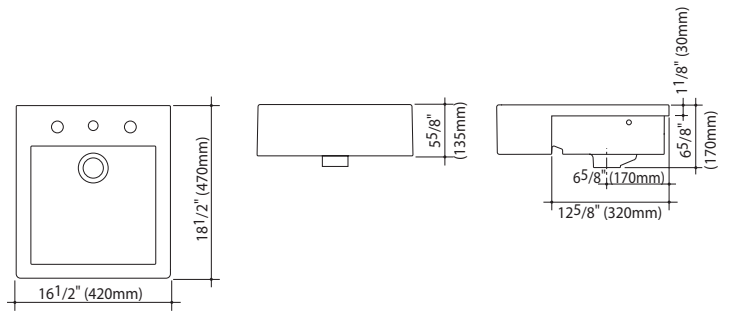

Liano Basins

Liano Semi Recessed

Liano Semi Recessed

NTH Part #: 661208W/BI
 1TH Part #: 661218W/BI
 3TH 8" Part #: 661238W/BI

Liano Under Counter

NTH Part #: 664208W/BI

Liano Wall Basin

NTH Part #: 649308W/BI
 1TH Part #: 649318W/BI
 3TH 8" Part #: 649338W/BI
 Optional:
 Shroud Part #: 812268W/BI

Liano Self Rimming

NTH Part #: 664708W/BI
 1TH Part #: 664718W/BI
 3TH 8" Part #: 664738W/BI

Liano Above Counter

NTH Part #: 664408W/BI
 1TH Part #: 664418W/BI
 3TH 8" Part #: 664438W/BI

W = white, BI = biscuit