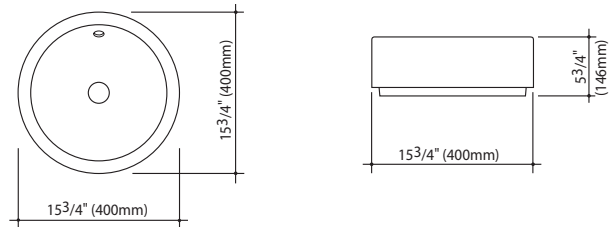

Brisbane 500 Wall Mount

NTH Part #: 863308W/BI
 1TH Part #: 863318W/BI
 3TH 4" Part #: 863337W/BI
 3TH 8" Part #: 863338W/BI
 Optional:
 Shroud Part #: 812258W/BI
 Pedestal Part #: 812248W/BI

Brisbane Semi-Recessed

1TH Part #: 851518W/BI
 3TH 8" Part #: 851538W/BI

Brisbane Above Counter

NTH Part #: 892608W/BI

W = white, BI = biscuit

Caroma USA
 Phone: +1 800 605 4218
 Fax: +1 503 681 2150
 Website: www.caromausa.com