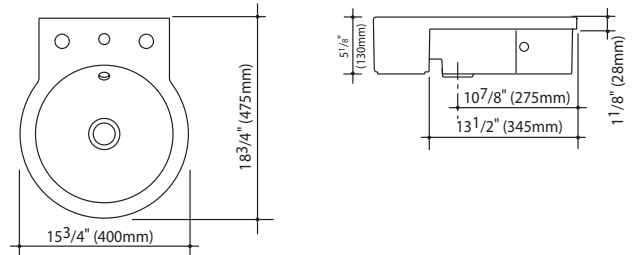

Brisbane Basins

Brisbane Above Counter

Brisbane 400 Wall Mount

NTH Part #: 851408W/BI
 1TH Part #: 851418W/BI
 3TH 8" Part #: 851438W/BI
 Optional:
 Shroud Part #: 812258W/BI
 Pedestal Part #: 812248W/BI

Brisbane 500 Wall Mount

NTH Part #: 863308W/BI
 1TH Part #: 863318W/BI
 3TH 4" Part #: 863337W/BI
 3TH 8" Part #: 863338W/BI
 Optional:
 Shroud Part #: 812258W/BI
 Pedestal Part #: 812248W/BI

Brisbane Semi-Recessed

1TH Part #: 851518W/BI
 3TH 8" Part #: 851538W/BI

Brisbane Above Counter

NTH Part #: 892608W/BI

W = white, BI = biscuit

Caroma USA
 Phone: +1 800 605 4218
 Fax: +1 503 681 2150
 Website: www.caromausa.com