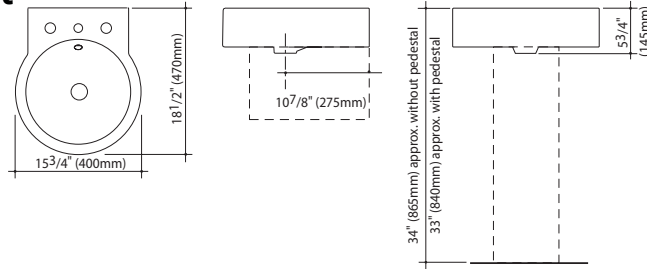

Brisbane Basins

Brisbane Above Counter

Brisbane 400 Wall Mount

NTH Part #: 851408W/BI
 1TH Part #: 851418W/BI
 3TH 8" Part #: 851438W/BI
 Optional:
 Shroud Part #: 812258W/BI
 Pedestal Part #: 812248W/BI

Brisbane 500 Wall Mount

NTH Part #: 863308W/BI
 1TH Part #: 863318W/BI
 3TH 4" Part #: 863337W/BI
 3TH 8" Part #: 863338W/BI
 Optional:
 Shroud Part #: 812258W/BI
 Pedestal Part #: 812248W/BI

Brisbane Semi-Recessed

1TH Part #: 851518W/BI
 3TH 8" Part #: 851538W/BI

Brisbane Above Counter

NTH Part #: 892608W/BI

W = white, BI = biscuit

Caroma USA
 Phone: +1 800 605 4218
 Fax: +1 503 681 2150
 Website: www.caromausa.com