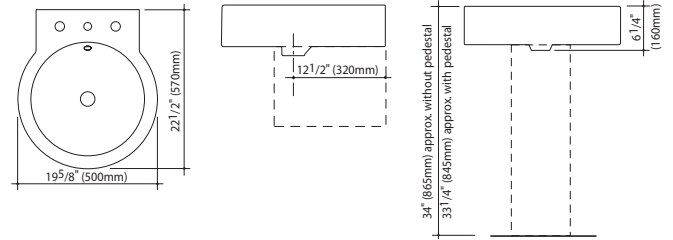

Brisbane Basins

Brisbane Above Counter

Brisbane 400 Wall Mount

NTH Part #: 851408W/BI
 1TH Part #: 851418W/BI
 3TH 8" Part #: 851438W/BI
 Optional:
 Shroud Part #: 812258W/BI
 Pedestal Part #: 812248W/BI

Brisbane 500 Wall Mount

NTH Part #: 863308W/BI
 1TH Part #: 863318W/BI
 3TH 4" Part #: 863337W/BI
 3TH 8" Part #: 863338W/BI
 Optional:
 Shroud Part #: 812258W/BI
 Pedestal Part #: 812248W/BI

Brisbane Semi-Recessed

1TH Part #: 851518W/BI
 3TH 8" Part #: 851538W/BI

Brisbane Above Counter

NTH Part #: 892608W/BI

W = white, BI = biscuit

Caroma USA
 Phone: +1 800 605 4218
 Fax: +1 503 681 2150
 Website: www.caromausa.com