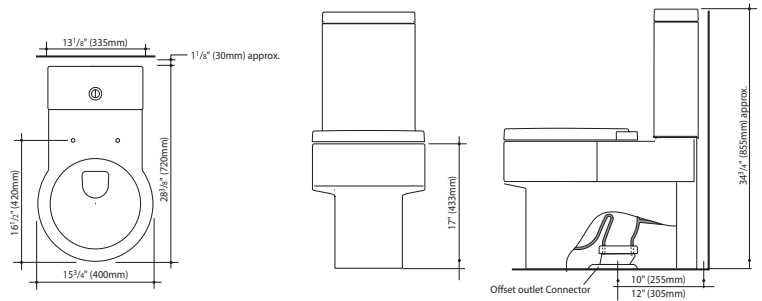

# Brisbane 270

1.6/0.8 gpf (6/3 l) water saving  
Dual flush high efficiency toilet

Brisbane 270

**caroma**<sup>®</sup>  
usa inc.

c-UPC<sup>®</sup>  
IAPMO listed for USA & Canada  
HIGH EFFICIENCY TOILET  
**HET**

## Brisbane 270

Tank part #: 810266W/BI  
 Bowl part #: 833900W/BI for 10" to 12" rough in  
 Seat #: 301033W/BI

## Brisbane 270 Easy Height

Tank part #: 810266W/BI  
 Bowl part #: 825400W/BI for 10" to 12" rough in  
 Seat #: 301033W/BI

W = white, BI = biscuit

Caroma USA  
 Phone: +1 800 605 4218  
 Fax: +1 503 681 2150  
 Website: [www.caromausa.com](http://www.caromausa.com)