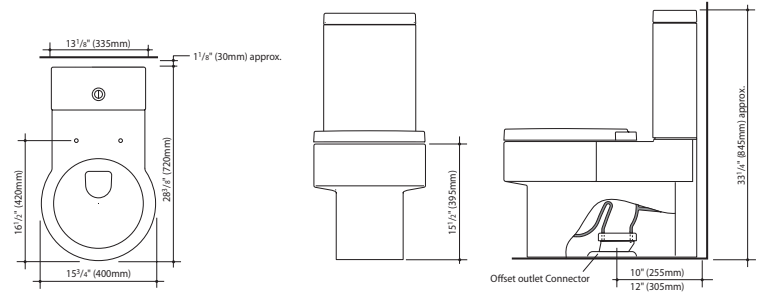

# Brisbane 270

1.6/0.8 gpf (6/3 l) water saving  
Dual flush high efficiency toilet

Brisbane 270

**caroma**<sup>®</sup>  
usa inc.

c-UPC<sup>®</sup>  
IAPMO listed for USA & Canada  
HIGH EFFICIENCY TOILET  
**HET**

## Brisbane 270

Tank part #: 810266W/BI  
 Bowl part #: 833900W/BI for 10" to 12" rough in  
 Seat #: 301033W/BI

## Brisbane 270 Easy Height

Tank part #: 810266W/BI  
 Bowl part #: 825400W/BI for 10" to 12" rough in  
 Seat #: 301033W/BI

W = white, BI = biscuit

Caroma USA  
 Phone: +1 800 605 4218  
 Fax: +1 503 681 2150  
 Website: [www.caromausa.com](http://www.caromausa.com)