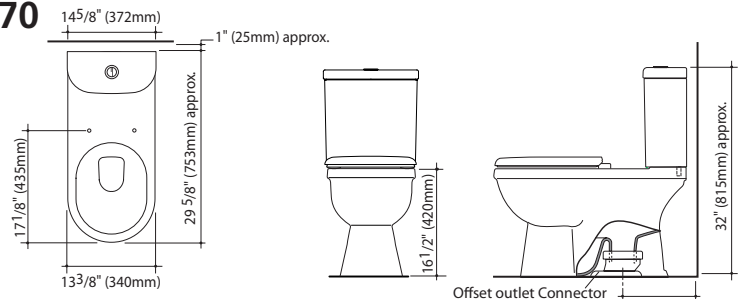

Adelaide 270

1.6/0.8 gpf (6/3 l) water saving
Dual flush high efficiency toilet

Adelaide Cube 270

caroma[®]
usa inc.

c-UPC[®]
IAPMO listed for USA & Canada

HIGH EFFICIENCY TOILET
HET

Adelaide Cube 270

Tank Part #: 814790W/BI
 Bowl Part #: 834000W/BI*
 Seat Part #: 813306W/BI
 * Suitable for 10-12" rough in

Adelaide Cube 270 Easy Height

Tank Part #: 814790W/BI
 Bowl Part #: 825500W/BI*
 Seat Part #: 813306W/BI
 * Suitable for 10-12" rough in

Adelaide Standard 270

Tank Part #: 814328W/BI
 Bowl Part #: 834000W/BI*
 Seat Part #: 813306W/BI
 * Suitable for 10-12" rough in

Adelaide Standard 270 Easy Height

Tank Part #: 814328W/BI
 Bowl Part #: 825500W/BI*
 Seat Part #: 813306W/BI
 * Suitable for 10-12" rough in

W = white, BI = biscuit

Caroma USA
 Phone: +1 800 605 4218
 Fax: +1 503 681 2150
 Website: www.caromausa.com