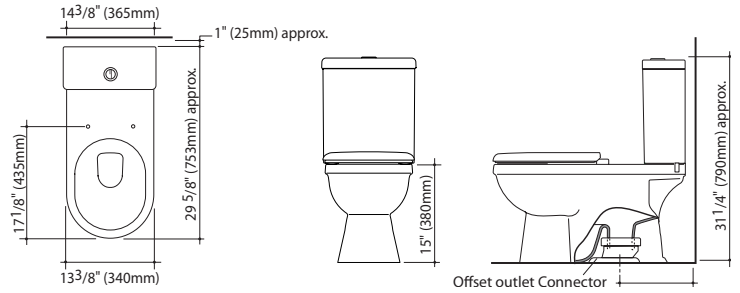

Adelaide 270

1.6/0.8 gpf (6/3 l) water saving
Dual flush high efficiency toilet

Adelaide Cube 270

caroma[®]
usa inc.

c-UPC[®]
IAPMO listed for USA & Canada

HIGH EFFICIENCY TOILET
HET

Adelaide Cube 270

Tank Part #: 814790W/BI
 Bowl Part #: 834000W/BI*
 Seat Part #: 813306W/BI
 * Suitable for 10-12" rough in

Adelaide Cube 270 Easy Height

Tank Part #: 814790W/BI
 Bowl Part #: 825500W/BI*
 Seat Part #: 813306W/BI
 * Suitable for 10-12" rough in

Adelaide Standard 270

Tank Part #: 814328W/BI
 Bowl Part #: 834000W/BI*
 Seat Part #: 813306W/BI
 * Suitable for 10-12" rough in

Adelaide Standard 270 Easy Height

Tank Part #: 814328W/BI
 Bowl Part #: 825500W/BI*
 Seat Part #: 813306W/BI
 * Suitable for 10-12" rough in

W = white, BI = biscuit

Caroma USA
 Phone: +1 800 605 4218
 Fax: +1 503 681 2150
 Website: www.caromausa.com