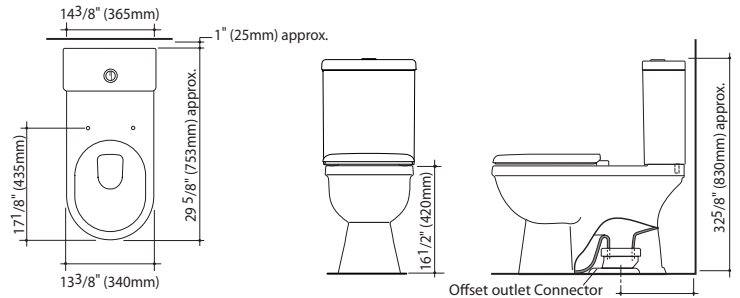

Adelaide 270

1.6/0.8 gpf (6/3 l) water saving
Dual flush high efficiency toilet

Adelaide Cube 270

caroma[®]
usa inc.

c-UPC[®]
IAPMO listed for USA & Canada

HIGH EFFICIENCY TOILET
HET

Adelaide Cube 270

Tank Part #: 814790W/BI
 Bowl Part #: 834000W/BI*
 Seat Part #: 813306W/BI
 * Suitable for 10-12" rough in

Adelaide Cube 270 Easy Height

Tank Part #: 814790W/BI
 Bowl Part #: 825500W/BI*
 Seat Part #: 813306W/BI
 * Suitable for 10-12" rough in

Adelaide Standard 270

Tank Part #: 814328W/BI
 Bowl Part #: 834000W/BI*
 Seat Part #: 813306W/BI
 * Suitable for 10-12" rough in

Adelaide Standard 270 Easy Height

Tank Part #: 814328W/BI
 Bowl Part #: 825500W/BI*
 Seat Part #: 813306W/BI
 * Suitable for 10-12" rough in

W = white, BI = biscuit

Caroma USA
 Phone: +1 800 605 4218
 Fax: +1 503 681 2150
 Website: www.caromausa.com