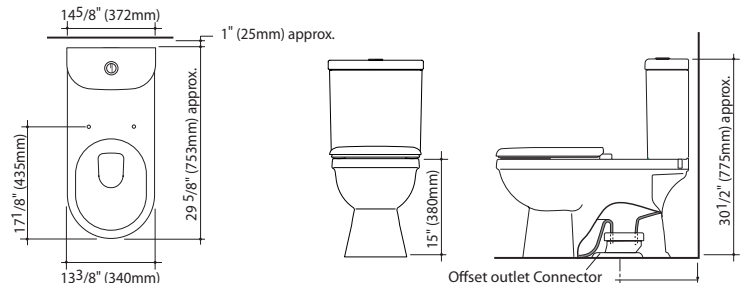

Adelaide 270

1.6/0.8 gpf (6/3 l) water saving
Dual flush high efficiency toilet

Adelaide Cube 270

caroma[®]
usa inc.

c-UPC[®]
IAPMO listed for USA & Canada

HIGH EFFICIENCY TOILET
HET

Adelaide Cube 270

Tank Part #: 814790W/BI
 Bowl Part #: 834000W/BI*
 Seat Part #: 813306W/BI
 * Suitable for 10-12" rough in

Adelaide Cube 270 Easy Height

Tank Part #: 814790W/BI
 Bowl Part #: 825500W/BI*
 Seat Part #: 813306W/BI
 * Suitable for 10-12" rough in

Adelaide Standard 270

Tank Part #: 814328W/BI
 Bowl Part #: 834000W/BI*
 Seat Part #: 813306W/BI
 * Suitable for 10-12" rough in

Adelaide Standard 270 Easy Height

Tank Part #: 814328W/BI
 Bowl Part #: 825500W/BI*
 Seat Part #: 813306W/BI
 * Suitable for 10-12" rough in

W = white, BI = biscuit

Caroma USA
 Phone: +1 800 605 4218
 Fax: +1 503 681 2150
 Website: www.caromausa.com