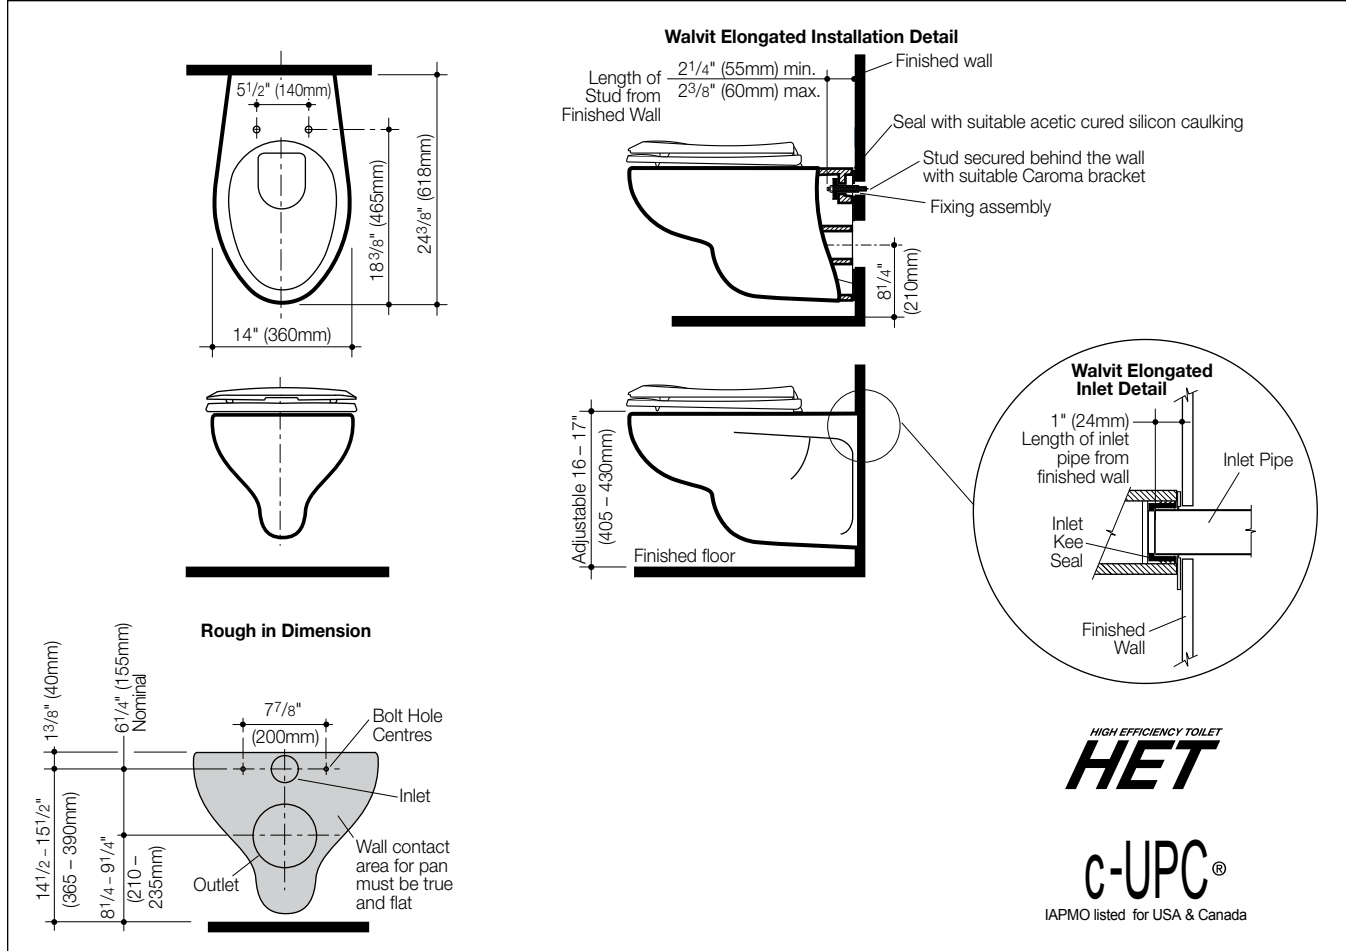

A classically styled box rim wall hung closet bowl featuring smooth sculptured contours and advantages of unobstructed floor for easy cleaning. The closet bowl features concealed shrouded outlet and closet bowl fixings providing optimum appearance to the wall and minimal projection from-the-wall dimension of 22" (560mm). The Walvit Elongated closet bowl has been developed to be installed directly to the wall using the Sanifix Bracketing System. The closet bowl is suitable for domestic and commercial applications.

Closet Bowl: **Walvit Elongated** 1.6 gal (6 l) full flush, wall hung, wash down type with box rim. Code No.

Outlet: Wall mounted outlet only, unvented.

Inlet: 2" (50mm) back inlet for concealed tank and flushvalve installation. Option top inlet S.M.O.

Tanks: Caroma Concealed Tank options are available: **Water Wafer Inwall/Induct/Inceiling Tanks**. Code No.227006.

Fixing: Sanifix bracket option available for fixing the Walvit Elongated closet bowl directly to the wall:

Colors: White only.

Dimensions: All dimensions are in inches and millimetres and are subject to normal manufacturing variations. Caroma pursues a policy of continuing improvement in design and performance of its products. The right is therefore reserved to vary specifications without notice.