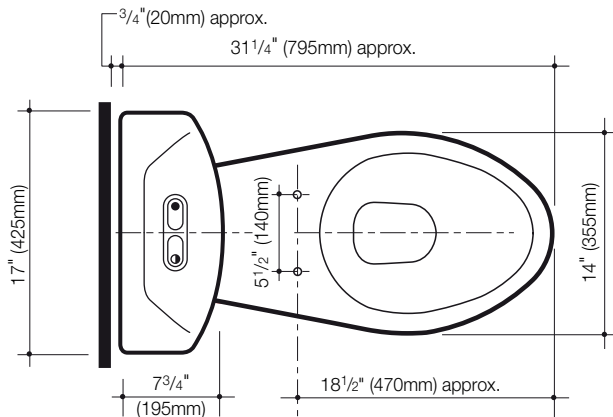

Royale 270 Elongated

1.6/0.8 GPF (6/3 l) Water Saving, Dual Flush High Efficiency Toilet (HET),
Two Piece Ultra Low Flush (ULF) Vitreous China Washdown Toilet

Royale 270 Elongated

- 1.6/0.8 gpf (gallons per flush). 6/3 liters.
- Vitreous china
- Open flushing rim
- S Trap washdown
- Matching white low profile half/full flush push buttons
- Water control valve – super quiet water control assembly
- Shipping Weight: 83lbs (37kg).

Engineering Specification:

Royale 270 Elongated Vitreous china, close coupled, low water consumption, boxed rim, washdown, S trap, floor mounted two-piece toilet.

These dimensions and specifications are subject to change without notice.

Fixture dimensions meet ANSI/ASME standard A 112.19.2M and CAN/CSA B45 requirements.

See Caroma for suggested packages.

Product No.

Issue No. 2 Date: 08/23/2005

Royale 270 Elongated

1.6/0.8 GPF (6/3 l) Water Saving, Dual Flush High Efficiency Toilet (HET),
Two Piece Ultra Low Flush (ULF) Vitreous China Washdown Toilet

Rough-in dimensions for Royale 270 Elongated

These dimensions and specifications are subject to change without notice.

Fixture dimensions meet ANSI/ASME standard A 112.19.2M and CAN/CSA B45 requirements.