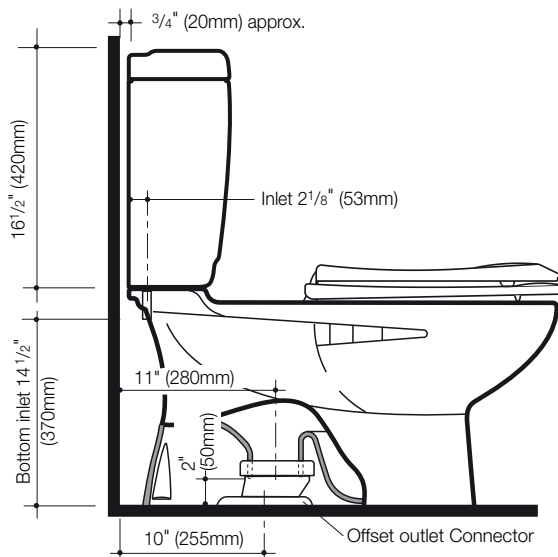

Royale 270 Elongated

1.6/0.8 GPF (6/3 l) Water Saving, Dual Flush High Efficiency Toilet (HET),
Two Piece Ultra Low Flush (ULF) Vitreous China Washdown Toilet

Royale 270 Elongated

- 1.6/0.8 gpf (gallons per flush). 6/3 liters.
- Vitreous china
- Open flushing rim
- S Trap washdown
- Matching white low profile half/full flush push buttons
- Water control valve – super quiet water control assembly
- Shipping Weight: 83lbs (37kg).

Engineering Specification:

Royale 270 Elongated Vitreous china, close coupled, low water consumption, boxed rim, washdown, S trap, floor mounted two-piece toilet.

These dimensions and specifications are subject to change without notice.

Fixture dimensions meet ANSI/ASME standard A 112.19.2M and CAN/CSA B45 requirements.

See Caroma for suggested packages.

Product No.

Issue No. 2 Date: 08/23/2005

Royale 270 Elongated

1.6/0.8 GPF (6/3 l) Water Saving, Dual Flush High Efficiency Toilet (HET),
Two Piece Ultra Low Flush (ULF) Vitreous China Washdown Toilet

Rough-in dimensions for Royale 270 Elongated

These dimensions and specifications are subject to change without notice.

Fixture dimensions meet ANSI/ASME standard A 112.19.2M and CAN/CSA B45 requirements.