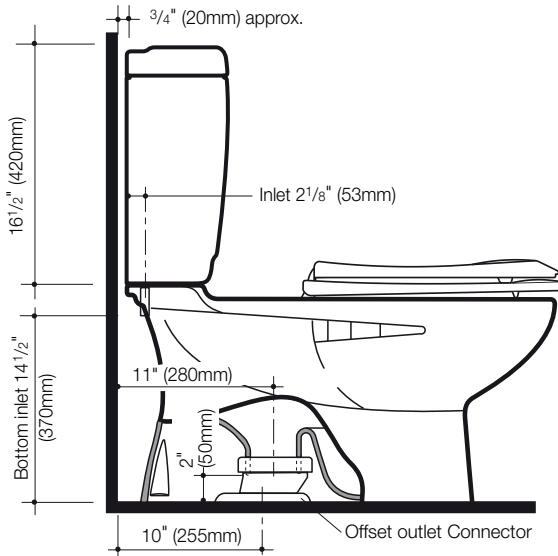

Royale 270 Elongated

1.6/0.8 GPF (6/3 l) Water Saving, Dual Flush High Efficiency Toilet (HET),
Two Piece Ultra Low Flush (ULF) Vitreous China Washdown Toilet

Royale 270 Elongated

- 1.6/0.8 gpf (gallons per flush). 6/3 liters.
- Vitreous china
- Open flushing rim
- S Trap washdown
- Matching white low profile half/full flush push buttons
- Water control valve – super quiet water control assembly
- Shipping Weight: 83lbs (37kg).

Engineering Specification:

Royale 270 Elongated Vitreous china, close coupled, low water consumption, boxed rim, washdown, S trap, floor mounted two-piece toilet.

These dimensions and specifications are subject to change without notice.

Fixture dimensions meet ANSI/ASME standard A 112.19.2M and CAN/CSA B45 requirements.

See Caroma for suggested packages.

Product No.

Issue No. 2 Date: 08/23/2005

Royale 270 Elongated

1.6/0.8 GPF (6/3 l) Water Saving, Dual Flush High Efficiency Toilet (HET),
Two Piece Ultra Low Flush (ULF) Vitreous China Washdown Toilet

Rough-in dimensions for Royale 270 Elongated

These dimensions and specifications are subject to change without notice.

Fixture dimensions meet ANSI/ASME standard A 112.19.2M and CAN/CSA B45 requirements.