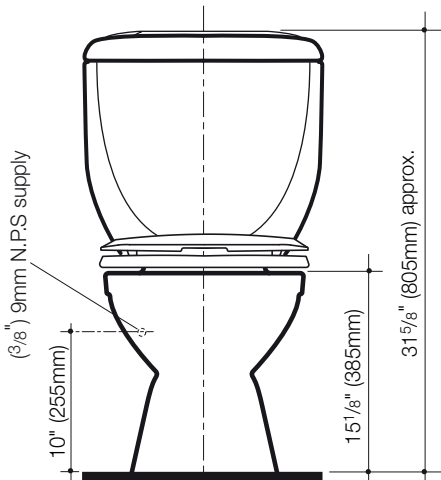

Royale 270 Elongated

1.6/0.8 GPF (6/3 l) Water Saving, Dual Flush High Efficiency Toilet (HET),
Two Piece Ultra Low Flush (ULF) Vitreous China Washdown Toilet

Royale 270 Elongated

- 1.6/0.8 gpf (gallons per flush). 6/3 liters.
- Vitreous china
- Open flushing rim
- S Trap washdown
- Matching white low profile half/full flush push buttons
- Water control valve – super quiet water control assembly
- Shipping Weight: 83lbs (37kg).

Engineering Specification:

Royale 270 Elongated Vitreous china, close coupled, low water consumption, boxed rim, washdown, S trap, floor mounted two-piece toilet.

These dimensions and specifications are subject to change without notice.

Fixture dimensions meet ANSI/ASME standard A 112.19.2M and CAN/CSA B45 requirements.

See Caroma for suggested packages.

Product No.

Issue No. 2 Date: 08/23/2005

Royale 270 Elongated

1.6/0.8 GPF (6/3 l) Water Saving, Dual Flush High Efficiency Toilet (HET),
Two Piece Ultra Low Flush (ULF) Vitreous China Washdown Toilet

Rough-in dimensions for Royale 270 Elongated

These dimensions and specifications are subject to change without notice.

Fixture dimensions meet ANSI/ASME standard A 112.19.2M and CAN/CSA B45 requirements.