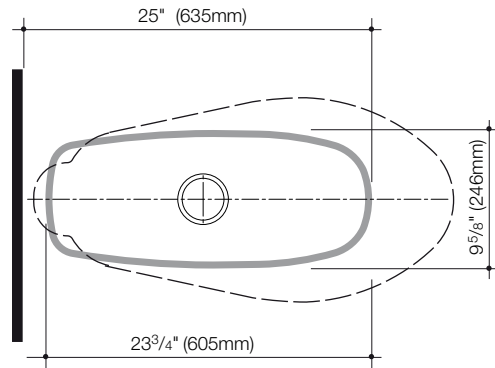

Royale 270 Elongated

1.6/0.8 GPF (6/3 l) Water Saving, Dual Flush High Efficiency Toilet (HET),
Two Piece Ultra Low Flush (ULF) Vitreous China Washdown Toilet

Royale 270 Elongated

- 1.6/0.8 gpf (gallons per flush). 6/3 liters.
- Vitreous china
- Open flushing rim
- S Trap washdown
- Matching white low profile half/full flush push buttons
- Water control valve – super quiet water control assembly
- Shipping Weight: 83lbs (37kg).

Engineering Specification:

Royale 270 Elongated Vitreous china, close coupled, low water consumption, boxed rim, washdown, S trap, floor mounted two-piece toilet.

These dimensions and specifications are subject to change without notice.

Fixture dimensions meet ANSI/ASME standard A 112.19.2M and CAN/CSA B45 requirements.

See Caroma for suggested packages.

Product No.

Issue No. 2 Date: 08/23/2005

Royale 270 Elongated

1.6/0.8 GPF (6/3 l) Water Saving, Dual Flush High Efficiency Toilet (HET),
Two Piece Ultra Low Flush (ULF) Vitreous China Washdown Toilet

Rough-in dimensions for Royale 270 Elongated

These dimensions and specifications are subject to change without notice.

Fixture dimensions meet ANSI/ASME standard A 112.19.2M and CAN/CSA B45 requirements.