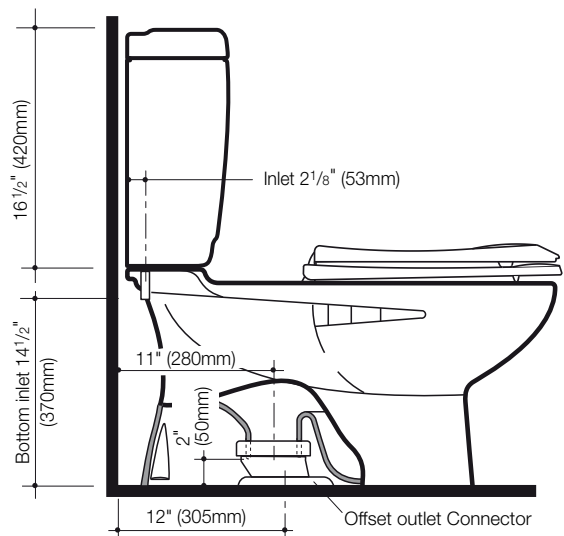

Royale 270 Elongated

1.6/0.8 GPF (6/3 l) Water Saving, Dual Flush High Efficiency Toilet (HET),
Two Piece Ultra Low Flush (ULF) Vitreous China Washdown Toilet

Royale 270 Elongated

- 1.6/0.8 gpf (gallons per flush). 6/3 liters.
- Vitreous china
- Open flushing rim
- S Trap washdown
- Matching white low profile half/full flush push buttons
- Water control valve – super quiet water control assembly
- Shipping Weight: 83lbs (37kg).

Engineering Specification:

Royale 270 Elongated Vitreous china, close coupled, low water consumption, boxed rim, washdown, S trap, floor mounted two-piece toilet.

These dimensions and specifications are subject to change without notice.

Fixture dimensions meet ANSI/ASME standard A 112.19.2M and CAN/CSA B45 requirements.

See Caroma for suggested packages.

Product No.

Issue No. 2 Date: 08/23/2005

Royale 270 Elongated

1.6/0.8 GPF (6/3 l) Water Saving, Dual Flush High Efficiency Toilet (HET),
Two Piece Ultra Low Flush (ULF) Vitreous China Washdown Toilet

Rough-in dimensions for Royale 270 Elongated

These dimensions and specifications are subject to change without notice.

Fixture dimensions meet ANSI/ASME standard A 112.19.2M and CAN/CSA B45 requirements.