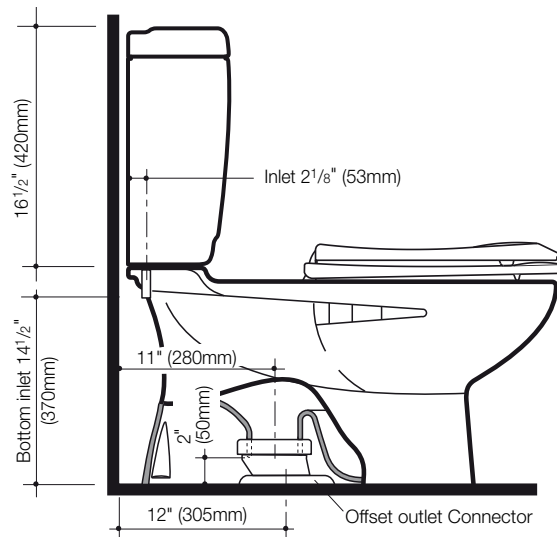

Royale 270 Elongated

1.6/0.8 GPF (6/3 l) Water Saving, Dual Flush High Efficiency Toilet (HET),
Two Piece Ultra Low Flush (ULF) Vitreous China Washdown Toilet

Royale 270 Elongated

- 1.6/0.8 gpf (gallons per flush). 6/3 liters.
- Vitreous china
- Open flushing rim
- S Trap washdown
- Matching white low profile half/full flush push buttons
- Water control valve – super quiet water control assembly
- Shipping Weight: 83lbs (37kg).

Engineering Specification:

Royale 270 Elongated Vitreous china, close coupled, low water consumption, boxed rim, washdown, S trap, floor mounted two-piece toilet.

These dimensions and specifications are subject to change without notice.

Fixture dimensions meet ANSI/ASME standard A 112.19.2M and CAN/CSA B45 requirements.

See Caroma for suggested packages.

Product No.

Issue No. 2 Date: 08/23/2005

Royale 270 Elongated

1.6/0.8 GPF (6/3 l) Water Saving, Dual Flush High Efficiency Toilet (HET),
Two Piece Ultra Low Flush (ULF) Vitreous China Washdown Toilet

Rough-in dimensions for Royale 270 Elongated

These dimensions and specifications are subject to change without notice.

Fixture dimensions meet ANSI/ASME standard A 112.19.2M and CAN/CSA B45 requirements.