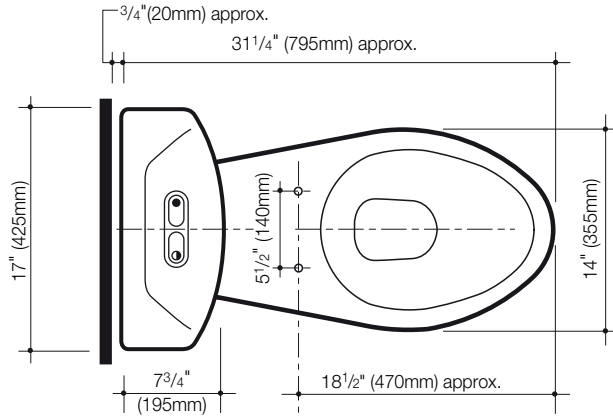

Royale 270 Elongated

1.6/0.8 GPF (6/3 l) Water Saving, Dual Flush High Efficiency Toilet (HET),
Two Piece Ultra Low Flush (ULF) Vitreous China Washdown Toilet

Royale 270 Elongated

- 1.6/0.8 gpf (gallons per flush). 6/3 liters.
- Vitreous china
- Open flushing rim
- S Trap washdown
- Matching white low profile half/full flush push buttons
- Water control valve – super quiet water control assembly
- Shipping Weight: 83lbs (37kg).

Engineering Specification:

Royale 270 Elongated Vitreous china, close coupled, low water consumption, boxed rim, washdown, S trap, floor mounted two-piece toilet.

These dimensions and specifications are subject to change without notice.

Fixture dimensions meet ANSI/ASME standard A 112.19.2M and CAN/CSA B45 requirements.

See Caroma for suggested packages.

Product No.

Issue No. 2 Date: 08/23/2005

Royale 270 Elongated

1.6/0.8 GPF (6/3 l) Water Saving, Dual Flush High Efficiency Toilet (HET),
Two Piece Ultra Low Flush (ULF) Vitreous China Washdown Toilet

Rough-in dimensions for Royale 270 Elongated

These dimensions and specifications are subject to change without notice.

Fixture dimensions meet ANSI/ASME standard A 112.19.2M and CAN/CSA B45 requirements.