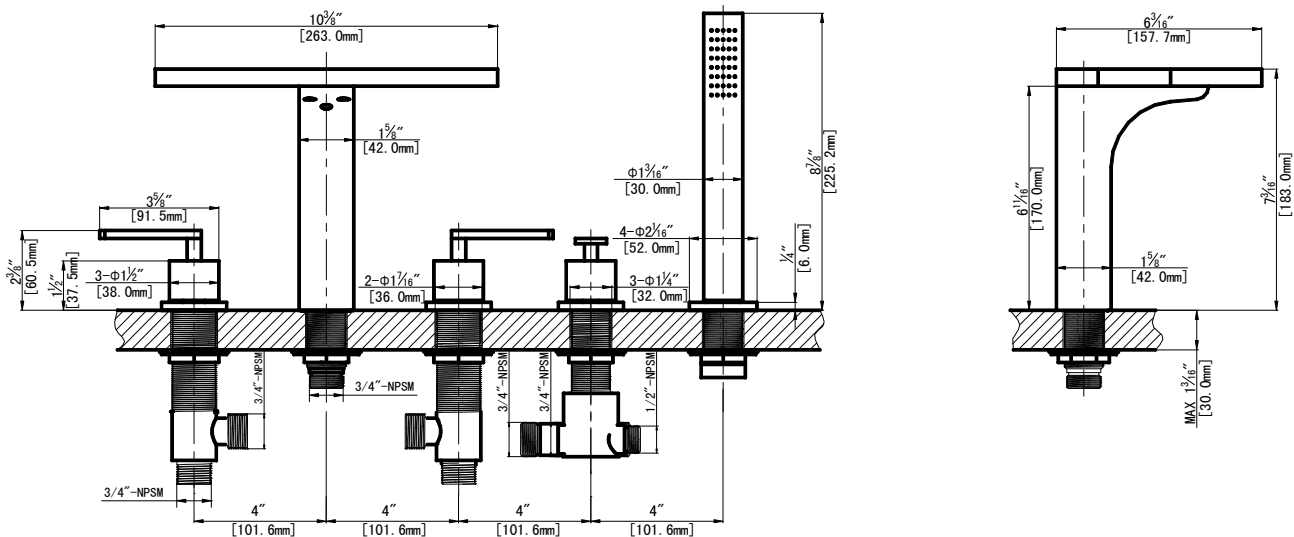

Specifications

- Heavy brass construction for durability and reliability
- German made Fluehs ceramic cartridge ensures life long trouble free service
- Dual lever handle operation allows both volume and temperature control
- 24" long Stainless steel flexible connection allows up to 8" wide installation
- 1-1/2" faucet hole size for drilling recommended
- Dual supply inlet connection – 1/2" CxC soldering & 3/4" thread

fluid Fan Series Roman Tub Set

Model: F1115

Model: F1116

without diverter & hand shower

Flow Rate

- Spout 20 gpm @ 60 psig with Hi-flow diverter valve F2002-B
- Hand shower 2.2 gpm @ 60 psig

Finish

- CP (Polished Chrome)
- PVD-BN (coming soon)

Codes and Standards

- ANSI/ASME A112.18.1
- CSA B125.1
- ADA
- IAPMO / cUPC Listed

Warranty

- Limited Lifetime Faucet Warranty against material and manufacturing defects for residential use.
- 2 Year Limited Warranty on all industrial, commercial and business applications.

Model: F1115