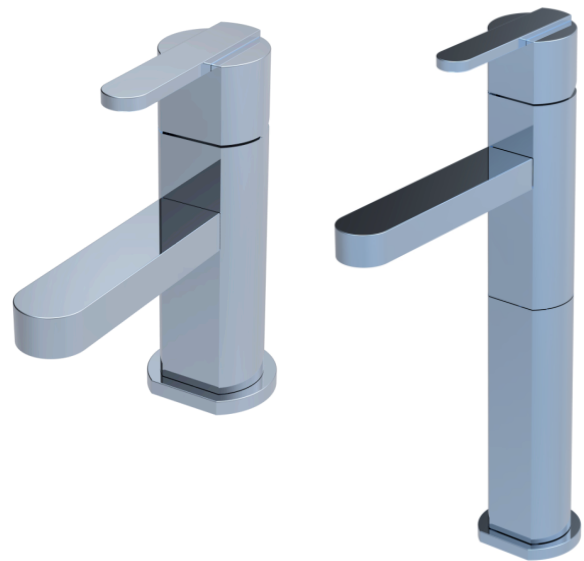

Specifications

- Heavy brass construction for durability and reliability
- Kerox ceramic cartridge ensures life long trouble free service
- Single lever handle operation allows both volume and temperature control
- Max-temperature limit stop for added safety.
- SSI Eco-Care pivot aerator 1.2 gpm (4.6 lpm) at 60 psi
- Extra long flexible connection for easy installation
- Single-hole mounting with a supplied wrench tool
- 1-1/2" faucet hole size for drilling recommended
- Includes waste pop-up drain

Finish

- CP (Polished Chrome)
- PVD-BN (PVD Brushed Nickel)

Codes and Standards

- ANSI/ASME A112.18.1
- CSA B125.1
- NSF61-9
- ADA
- IAPMO / cUPC Listed
- EPA Watersense Listed
- AB1953 California Lead Plumbing Law Certified

Warranty

- Limited Lifetime Faucet Warranty against material and manufacturing defects for residential use.
- 2 Year Limited Warranty on all industrial, commercial and business applications.

fluid Wisdom Series Single Lever Lavatory Faucet Model: F28001 Model: F28002 (for Vessel Sink)

Model: F28001