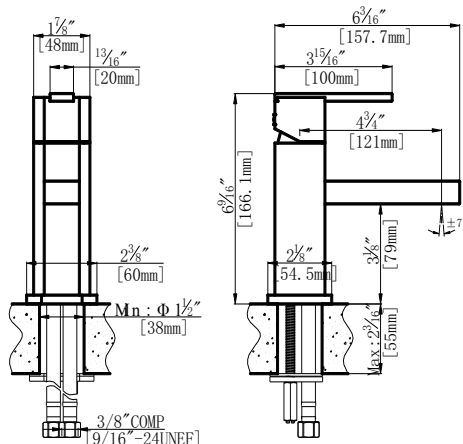

Specifications

- Heavy brass construction for durability and reliability
- Kerox ceramic cartridge ensures life long trouble free service
- Single lever handle operation allows both volume and temperature control
- Max-temperature limit stop for added safety.
- SSI Eco-Care pivot aerator 1.2 gpm (4.6 lpm) at 60 psi
- Extra long flexible connection for easy installation
- Single-hole mounting with a supplied wrench tool
- 1-1/2" faucet hole size for drilling recommended
- Includes waste pop-up drain

Finish

- CP (Polished Chrome)
- PVD-BN (PVD Brushed Nickel)

Codes and Standards

- ANSI/ASME A112.18.1
- CSA B125.1
- NSF61-9
- ADA
- IAPMO / cUPC Listed
- EPA Watersense Listed
- AB1953 California Lead Plumbing Law Certified

Warranty

- Limited Lifetime Faucet Warranty against material and manufacturing defects for residential use.
- 2 Year Limited Warranty on all industrial, commercial and business applications.

fluid Wisdom Series Single Lever Lavatory Faucet Model: F28001 Model: F28002 (for Vessel Sink)

Model: F28001