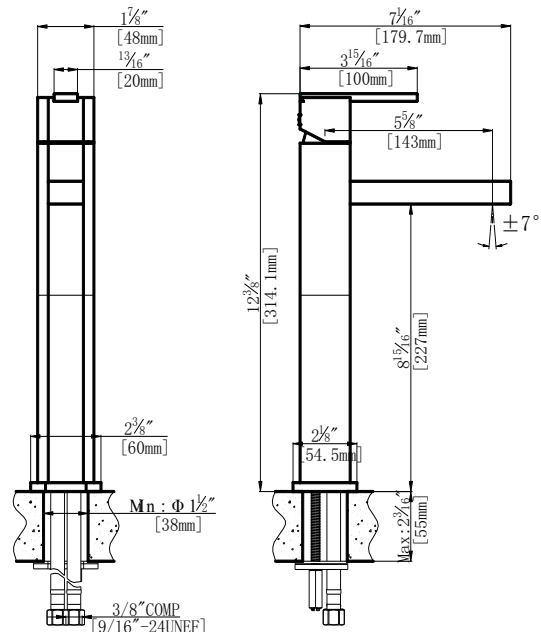

Model: F28002