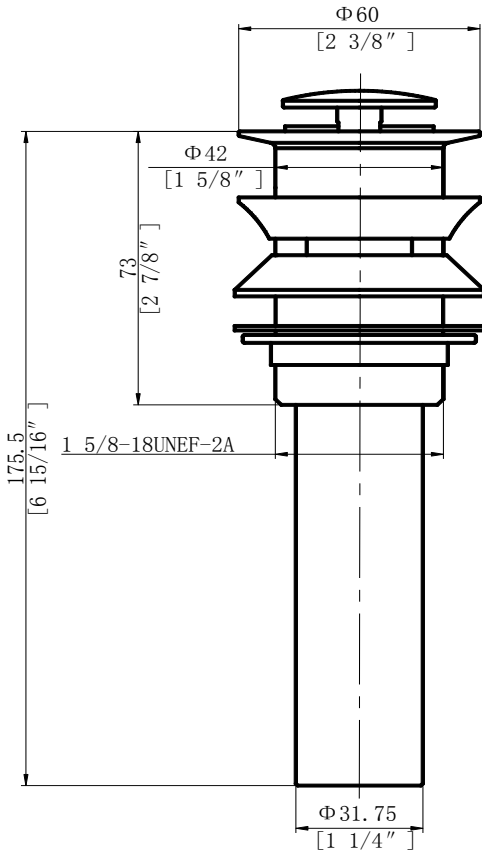

Specifications

- Heavy brass construction for durability and reliability
- Easy operation with push to raise stopper to open drain and push to lower stopper to close drain.
- Brass mounting hardware
- Extra thick rubber washers ensures water tight seal

Finish

- CP (Polished Chrome)
- PVD-BN (PVD Brushed Nickel)
- PVD-PN (PVD Polished Nickel)

Codes and Standards

- ANSI/ASME A112.18.1
- CSA B125.1
- IAPMO / cUPC Listed

Warranty

- Limited Lifetime Faucet Warranty against material manufacturing defects for residential use.
- 2 Year Limited Warranty on all industrial, commercial and business applications.